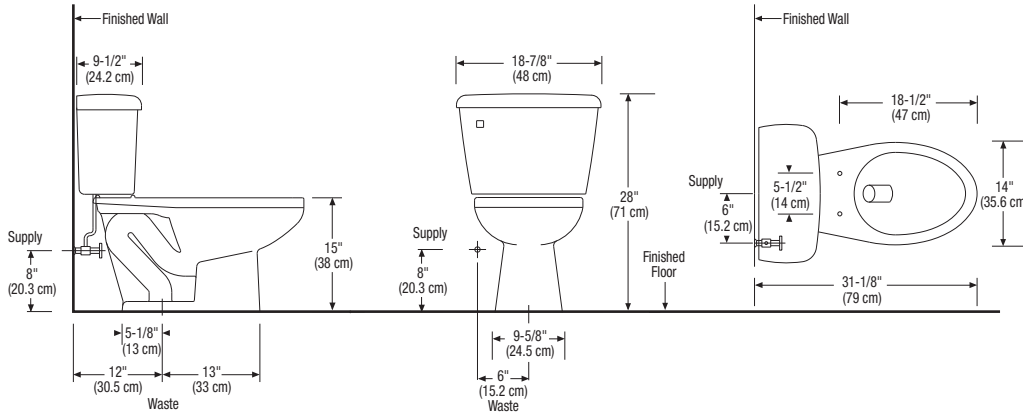

Pressure-Assisted Water Closet Equipped with *FLUSHMATE*[®]

Vitreous china toilet, 1.0 gpf/3.8 Lpf or less, pressure-assisted siphon jet flush action with *FLUSHMATE IV*[®] flushometer tank system. Bolt caps included, less seat. Minimum water supply pressure 35 psi static.

CYCLONE 4™ Elongated Front Toilet

02636

- 02103** Bowl
- 04103** Tank
w/ LH Flush Handle

*Available in White (900),
Bone (903) and Grey (955).*

Prestigio 4™ Elongated Front One-Piece Toilet

30633

w/ Push Button