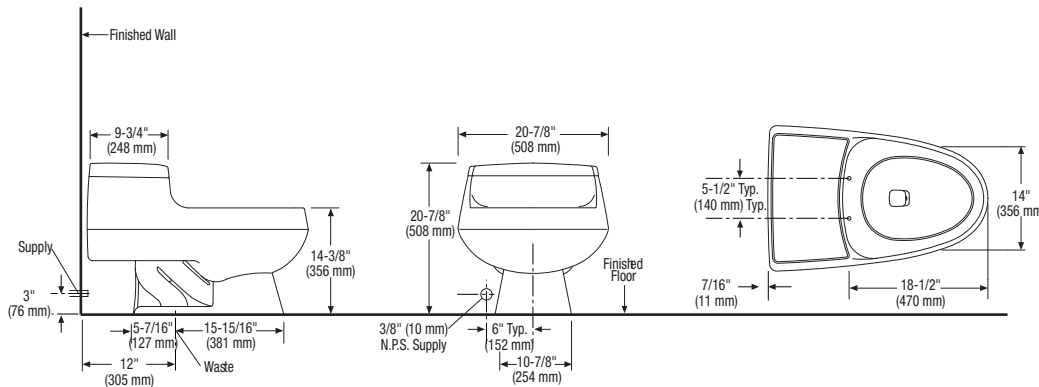

Prestigio 4™ Elongated Front One-Piece Toilet

☐ **30633**

w/ Push Button

To Be Specified:

- ☐ Color:
- ☐ Seat:
- ☐ Supply with Stop:

This space for Architect/Engineer approval.

Sloan *FLUSHMATE*® • 30075 Research Drive • New Hudson, MI 48165
Ph: (800) 875-9116 • Fax: (847) 671-3922 • Web: www.flushmate.com