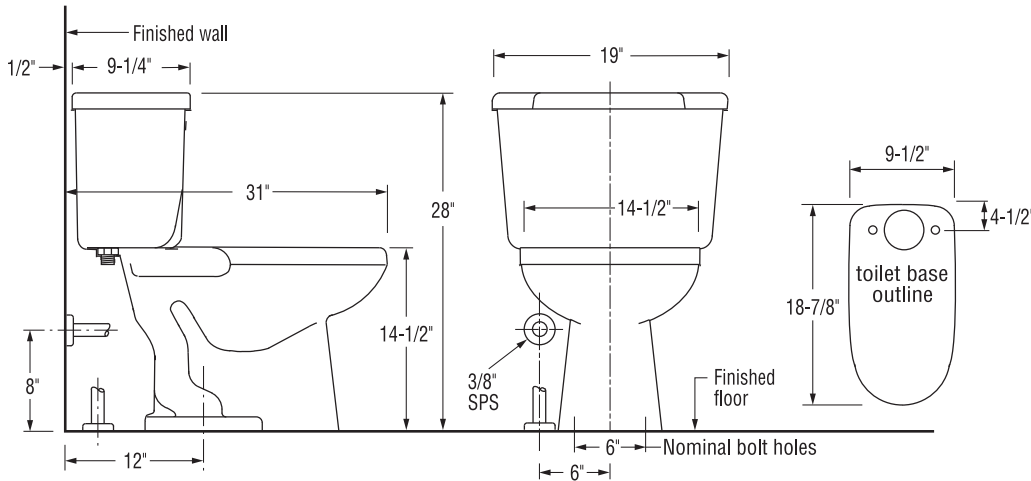

Pressure-Assist Water Closet Equipped with **FLUSHMATE®**

Vitreous china, ultra-low-flush, Jet Thrust™ action, flushes on less than 1.6 gpf/6 Lpf of water, toilet with **FLUSHMATE® III** flushometer tank system and cover equipped with 3-bolt tank-to-bowl hookup. Tank to bowl gasket, bolts, washers and nuts are included. Minimum water supply pressure 20 psi static.

QUANTUM™ Elongated Front Toilet

☐ 147-123*

- ☐ 147 Bowl
- ☐ 123 Tank and Cover, Left Handle
- ☐ 123RH Tank and Cover, Right Handle
- ☐ 122 Tank and Cover, Push Button