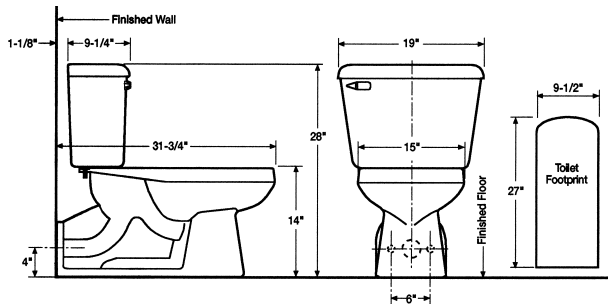

QUANTUM™ Elongated Back Outlet Toilet