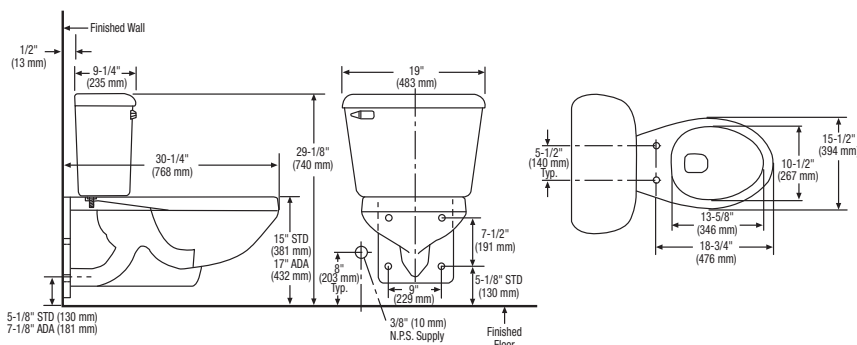

QUANTUM™ Wall-Hung Back Outlet Toilet