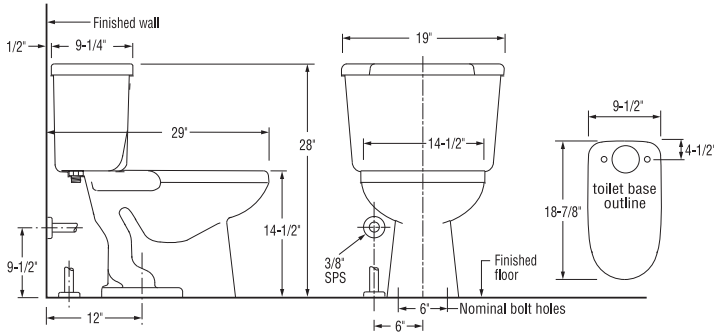

Pressure-Assist Water Closet Equipped with **FLUSHMATE®**

Vitreous china, ultra-low-flush, Jet Thrust™ action, flushes on less than 1.6 gpf/6 Lpf of water, toilet with **FLUSHMATE® III** flushometer tank system and cover equipped with 3-bolt tank-to-bowl hookup. Available with left or right hand flush handle and center push button. Tank to bowl gasket, bolts, washers and nuts are included. Minimum water supply pressure 20 psi static.

QUANTUM™ Round Front Toilet