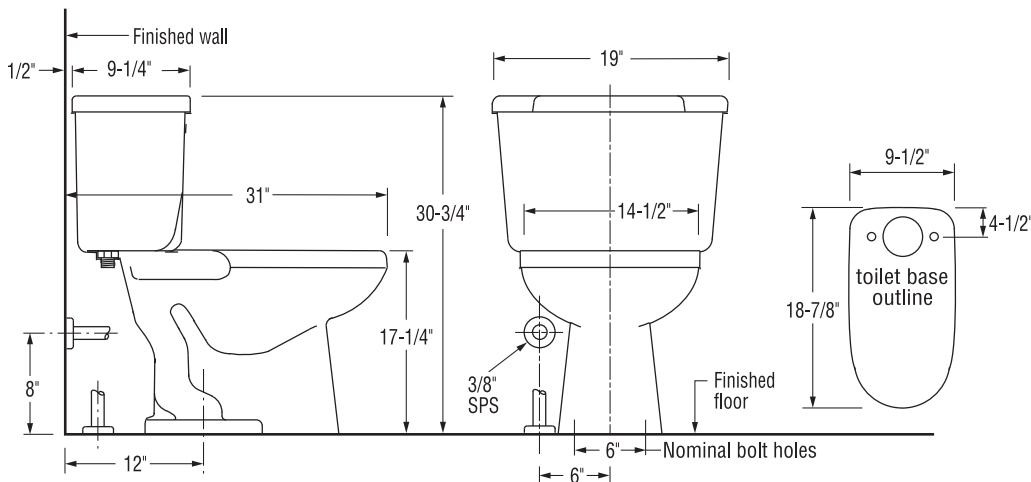

# Pressure-Assist Water Closet Equipped with **FLUSHMATE®**

Vitreous china, ultra-low-flush, Jet Thrust™ action, flushes on less than 1.6 gpf/6 Lpf of water, toilet with **FLUSHMATE® III** flushometer tank system and cover equipped with 3-bolt tank-to-bowl hookup. Tank to bowl gasket, bolts, washers and nuts are included. Minimum water supply pressure 20 psi static.

### 148-123\*

- 148 Bowl
- 123 Tank and Cover, Left Handle
- 123RH Tank and Cover, Right Handle
- 122 Tank and Cover, Push Button

*\*Also available in 10" and 14" rough in*