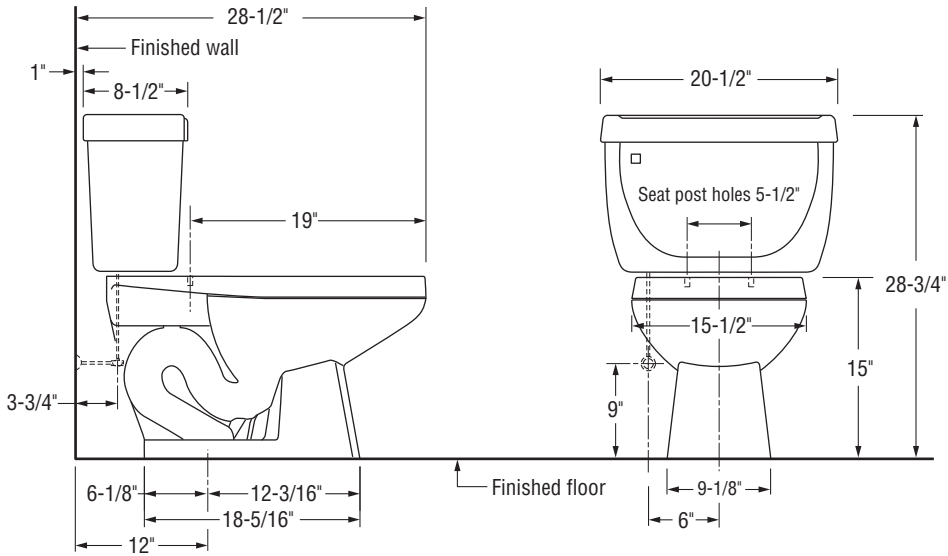

Two-Piece Pressure-Assist Water Closet

High Efficiency Toilet, 1.0 gpf/4 Lpf or less, vitreous china toilet. Close coupled toilet with bolt caps, left or right-hand tank lever and **FLUSHMATE IV®** flushometer tank operating system. Available in white, bone and balsa. Minimum water supply pressure 35 psi static.

MARINER II™ Elongated Front Toilet

6203.420

- 6203.423** Bowl
- 6203.424** Tank
w/left-hand lever

To Be Specified:

- Color: White Bone Balsa
- Seat: 9400.16 Alt. _____
- Supply with Stop:

This space for Architect/Engineer approval.