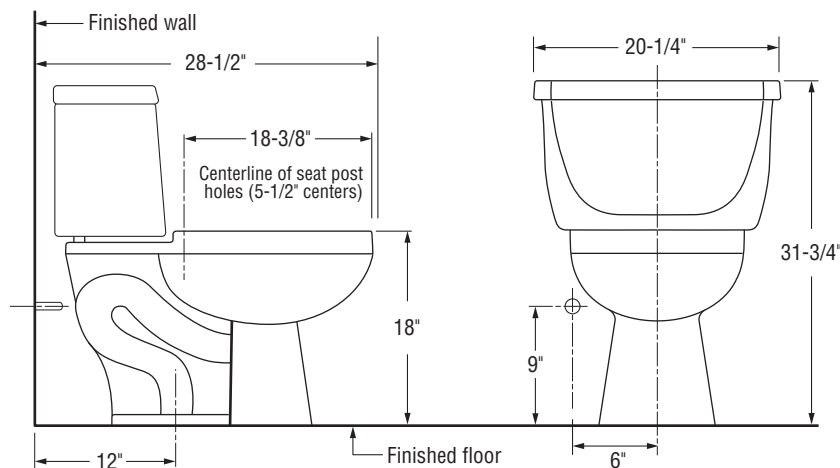

# Two-Piece Pressure-Assist Water Closet

Ultra-low flush, 1.6 gpf/6 Lpf, vitreous china toilet. Close coupled toilet with bolt caps, left or right-hand tank lever and **FLUSHMATE III**® flushometer tank operating system. Available in white, bone and balsa. Minimum water supply pressure 20 psi static.

### 6203.020

- 6203.000 Bowl
- 6203.024 Tank w/left-hand lever
- 6203.034 Tank w/right-hand lever

### 6203.030

- 6203.033 Bowl
- 6203.024 Tank w/left-hand lever
- 6203.034 Tank w/right-hand lever