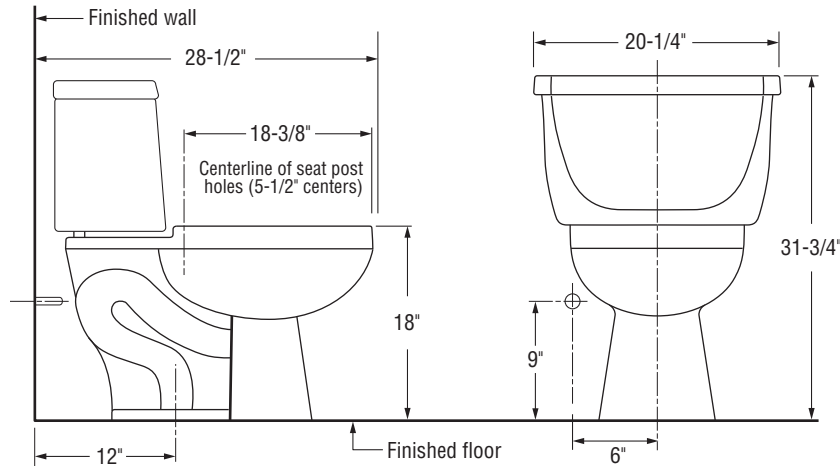

# Two-Piece Pressure-Assist Water Closet

Ultra-low flush, 1.6 gpf/6 Lpf, vitreous china toilet. Close coupled toilet with bolt caps, left or right-hand tank lever and **FLUSHMATE III**® flushometer tank operating system. Available in white, bone and balsa. Minimum water supply pressure 20 psi static.

### 6203.020

- 6203.000 Bowl
- 6203.024 Tank w/left-hand lever
- 6203.034 Tank w/right-hand lever

### 6203.030

- 6203.033 Bowl
- 6203.024 Tank w/left-hand lever
- 6203.034 Tank w/right-hand lever