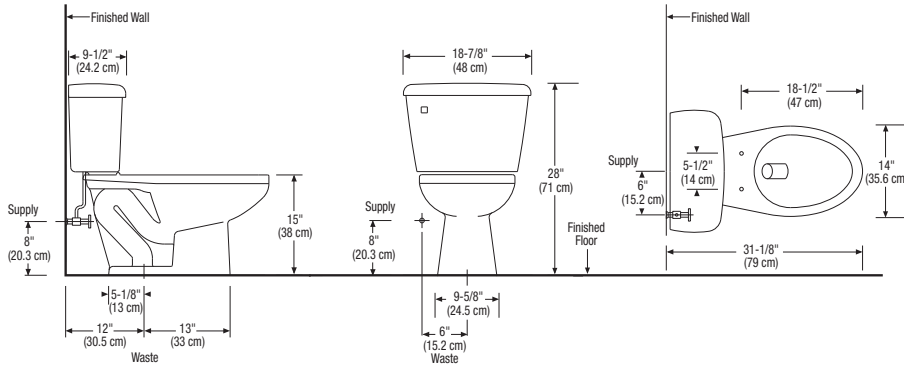

Pressure-Assisted Water Closet Equipped with *FLUSHMATE*[®]

Vitreous china toilet, 1.0 gpf/3.8 Lpf or less, pressure-assisted siphon jet flush action with *FLUSHMATE IV*[®] flushometer tank system. Bolt caps included, less seat. Minimum water supply pressure 35 psi static.

CYCLONE 4™ Elongated Front Toilet

02636

- 02103** Bowl
- 04103** Tank
w/ LH Flush Handle

*Available in White (900),
Bone (903) and Grey (955).*

Prestigio 4™ Elongated Front One-Piece Toilet

30633

w/ Push Button