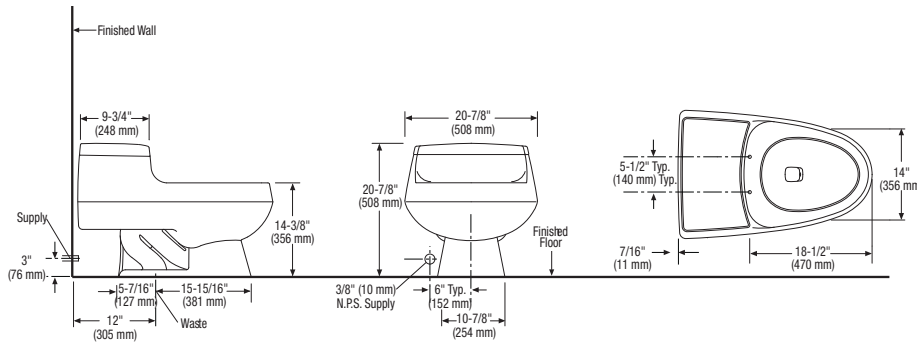

Prestigio 4™ Elongated Front One-Piece Toilet

☐ **30633**

w/ Push Button

To Be Specified:

- ☐ Color:
- ☐ Seat:
- ☐ Supply with Stop:

This space for Architect/Engineer approval.

Sloan *FLUSHMATE*® • 30075 Research Drive • New Hudson, MI 48165
Ph: (800) 875-9116 • Fax: (847) 671-3922 • Web: www.flushmate.com