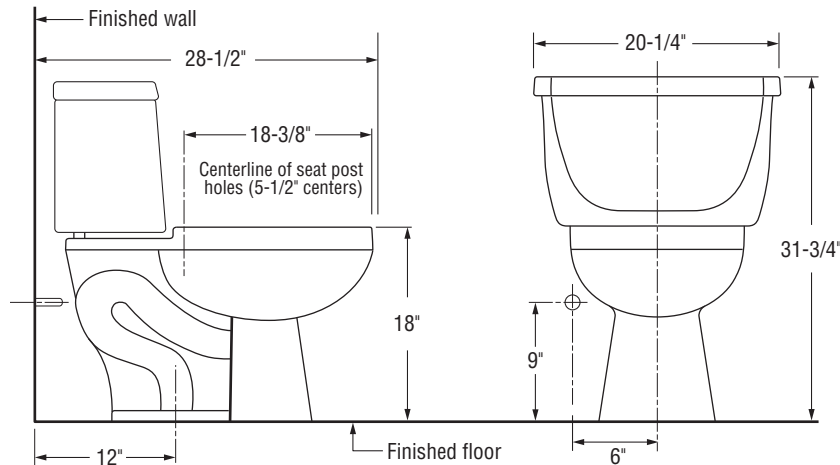

# Two-Piece Pressure-Assist Water Closet

Ultra-low flush, 1.6 gpf/6 Lpf, vitreous china toilet. Close coupled toilet with bolt caps, left or right-hand tank lever and **FLUSHMATE III**® flushometer tank operating system. Available in white, bone and balsa. Minimum water supply pressure 20 psi static.

## MARINER™ Elongated Front Toilet

- 6203.020**
  - 6203.000** Bowl
  - 6203.024** Tank w/left-hand lever
  - 6203.034** Tank w/right-hand lever

## MARINER™ ADA Compliant

- 6203.030**
  - 6203.033** Bowl
  - 6203.024** Tank w/left-hand lever
  - 6203.034** Tank w/right-hand lever