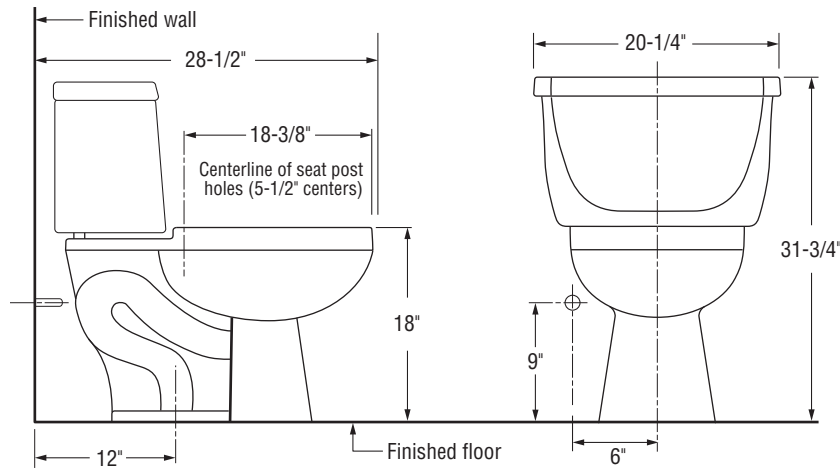

# Two-Piece Pressure-Assist Water Closet

Ultra-low flush, 1.6 gpf/6 Lpf, vitreous china toilet. Close coupled toilet with bolt caps, left or right-hand tank lever and **FLUSHMATE III**® flushometer tank operating system. Available in white, bone and balsa. Minimum water supply pressure 20 psi static.

## MARINER™ Elongated Front Toilet

- 6203.020**
  - 6203.000** Bowl
  - 6203.024** Tank w/left-hand lever
  - 6203.034** Tank w/right-hand lever

## MARINER™ ADA Compliant

- 6203.030**
  - 6203.033** Bowl
  - 6203.024** Tank w/left-hand lever
  - 6203.034** Tank w/right-hand lever