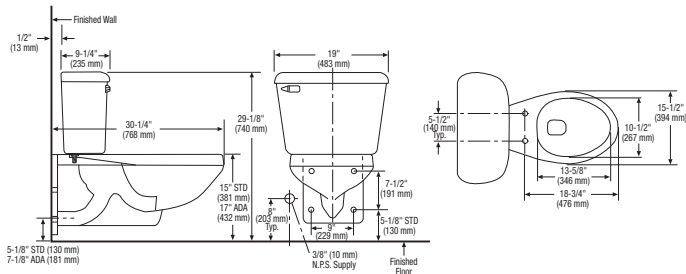

Pressure-Assist Water Closet Equipped with **FLUSHMATE®**

Vitreous china, High Efficiency Toilet (HET), Jet Thrust™ action, flushes on less than 1.0 gpf/3.8 Lpf of water, toilet with **FLUSHMATE® IV** Flushometer tank system and cover equipped with 3-bolt tank-to-bowl hookup. Available with left- or right-hand flush handle and center push button. Tank-to-bowl gasket, bolts, washers and nuts are included. Minimum water supply pressure 35 psi static.

QuantumOne™ Wall-Hung Back Outlet Toilet

☐ 144-153

- ☐ 144 Bowl
- ☐ 153 Tank and Cover, Left Handle
- ☐ 153RH Tank and Cover, Right Handle
- ☐ 154 Tank and Cover, Push Button