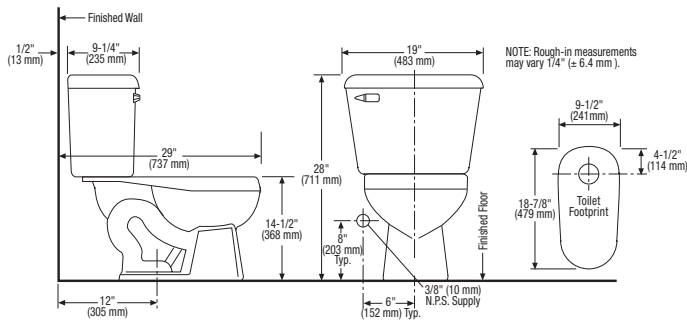

Pressure-Assist Water Closet Equipped with **FLUSHMATE®**

Vitreous china, High Efficiency Toilet (HET), Jet Thrust™ action, flushes on less than 1.0 gpf/3.8 Lpf of water, toilet with **FLUSHMATE® IV** Flushometer tank system and cover equipped with 3-bolt tank-to-bowl hookup. Available with left- or right-hand flush handle and center push button. Tank-to-bowl gasket, bolts, washers and nuts are included. Minimum water supply pressure 35 psi static.

QuantumOne™ Round Front Toilet

☐ 146-153

- ☐ 146 Bowl
- ☐ 153 Tank and Cover, Left Handle
- ☐ 153RH Tank and Cover, Right Handle
- ☐ 154 Tank and Cover, Push Button

QuantumOne™ Elongated Front Toilet