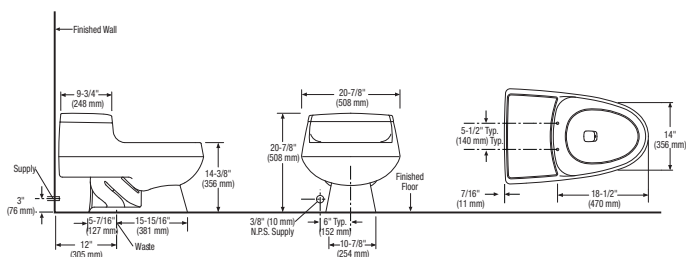

☐ 704

*Center push button actuator, with SmartClose™ seat.

To Be Specified:

- ☐ Color:
- ☐ Seat:
- ☐ Supply with Stop:

This space for Architect/Engineer approval.

Sloan **FLUSHMATE®** • 30075 Research Drive • New Hudson, MI 48165
Ph: (800) 875-9116 • Fax: (847) 671-3922 • Web: www.flushmate.com