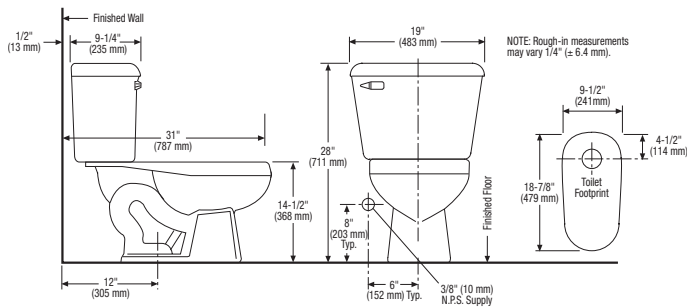

☐ 147-153*

- ☐ 147 Bowl
- ☐ 153 Tank and Cover, Left Handle
- ☐ 153RH Tank and Cover, Right Handle
- ☐ 154 Tank and Cover, Push Button

QuantumOne™ Smart Height™ Toilet