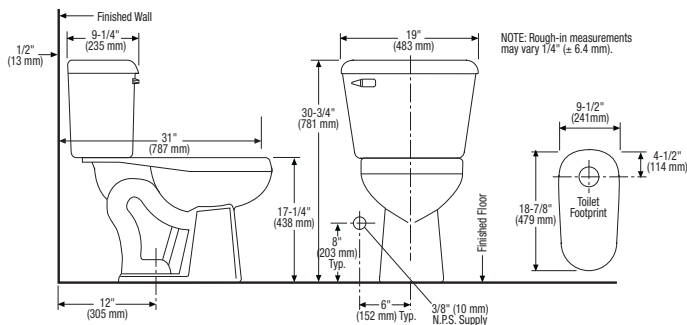

☐ 148-153*

- ☐ 148 Bowl
- ☐ 153 Tank and Cover, Left Handle
- ☐ 153RH Tank and Cover, Right Handle
- ☐ 154 Tank and Cover, Push Button

*Also available in 10" rough-in

To Be Specified:

- ☐ Color:
- ☐ Seat:
- ☐ Supply with Stop:

This space for Architect/Engineer approval.

Sloan **FLUSHMATE®** • 30075 Research Drive • New Hudson, MI 48165
Ph: (800) 875-9116 • Fax: (847) 671-3922 • Web: www.flushmate.com