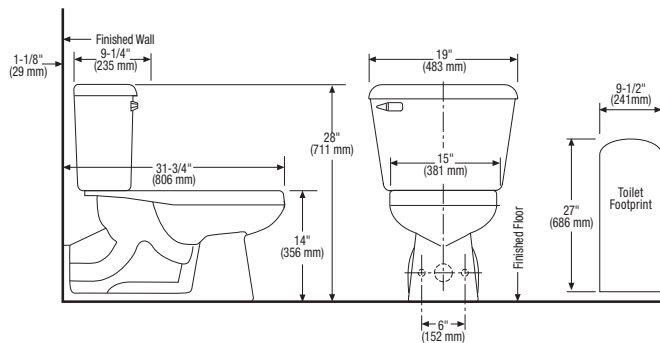

QuantumOne™ Elongated, Back Outlet Toilet

☐ 149-153

- ☐ 149 Bowl
- ☐ 153 Tank and Cover, Left Handle
- ☐ 153RH Tank and Cover, Right Handle
- ☐ 122 Tank and Cover, Push Button

*Also available in 10" rough-in

Prestigio 4™ Elongated Front One-Piece Toilet*