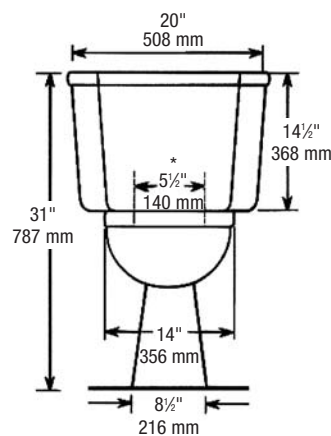

Two-Piece Pressure-Assist Water Closet

Ultra-low flush, less than 1.0 gpf/3.8 Lpf, vitreous china toilet. Close coupled toilet with bolt caps, left-hand tank lever and **FLUSHMATE IV®** Flushometer tank operating system. Minimum water supply pressure 35 psi static.

PREDATOR™ Elongated Front Toilet

*5 1/2" (140 mm) SPREAD TANK TO BOWL BOLTS

1606

606 Bowl

1 Tank

Available in all new colors

PREDATOR™ ADA Compliant

*5 1/2" (140 mm) SPREAD TANK TO BOWL BOLTS

1608

608 Bowl

1 Tank

Available in White, Bone & Biscuit

To Be Specified:

- Color:
- Seat:
- Supply with Stop:

This space for Architect/Engineer approval.

Sloan **FLUSHMATE®** • 30075 Research Drive • New Hudson, MI 48165
Ph: (800) 875-9116 • Fax: (847) 671-3922 • Web: www.flushmate.com