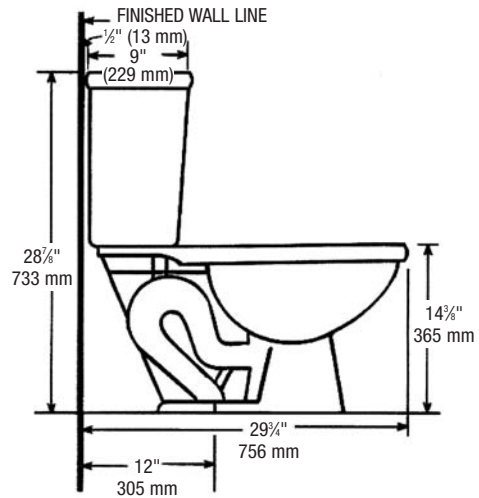

Two-Piece Pressure-Assist Water Closet

Ultra-low flush, less than 1.0 gpf/3.8 Lpf, vitreous china toilet. Close coupled toilet with bolt caps, left-hand tank lever and **FLUSHMATE IV®** Flushometer tank operating system. Minimum water supply pressure 35 psi static.

PREDATOR™ Elongated Front Toilet

*5 1/2" (140 mm) SPREAD TANK TO BOWL BOLTS

1606

606 Bowl

1 Tank

Available in all new colors

PREDATOR™ ADA Compliant

*5 1/2" (140 mm) SPREAD TANK TO BOWL BOLTS

1608

608 Bowl

1 Tank

Available in White, Bone & Biscuit

To Be Specified:

- Color:
- Seat:
- Supply with Stop:

This space for Architect/Engineer approval.

Sloan **FLUSHMATE®** • 30075 Research Drive • New Hudson, MI 48165
Ph: (800) 875-9116 • Fax: (847) 671-3922 • Web: www.flushmate.com