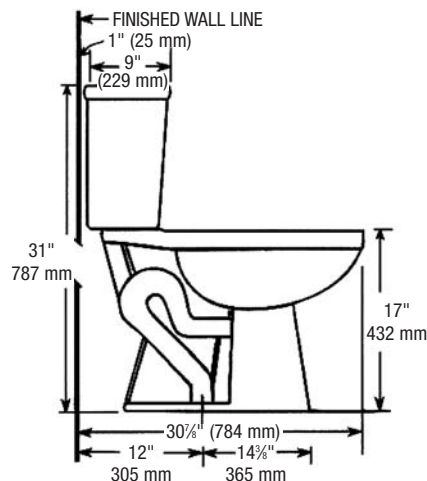

Two-Piece Pressure-Assist Water Closet

Ultra-low flush, less than 1.0 gpf/3.8 Lpf, vitreous china toilet. Close coupled toilet with bolt caps, left-hand tank lever and **FLUSHMATE IV®** Flushometer tank operating system. Minimum water supply pressure 35 psi static.

PREDATOR™ Elongated Front Toilet

*5 1/2" (140 mm) SPREAD TANK TO BOWL BOLTS

1606

606 Bowl

1 Tank

Available in all new colors

PREDATOR™ ADA Compliant

*5 1/2" (140 mm) SPREAD TANK TO BOWL BOLTS

1608

608 Bowl

1 Tank

Available in White, Bone & Biscuit

To Be Specified:

- Color:
- Seat:
- Supply with Stop:

This space for Architect/Engineer approval.

Sloan **FLUSHMATE®** • 30075 Research Drive • New Hudson, MI 48165
Ph: (800) 875-9116 • Fax: (847) 671-3922 • Web: www.flushmate.com