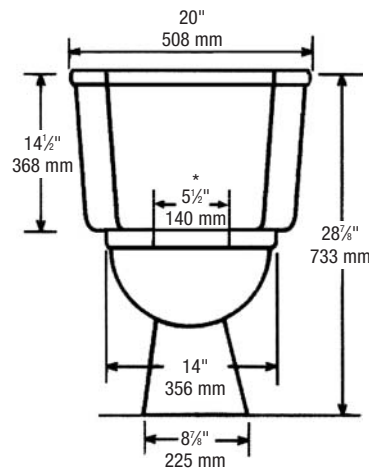

Two-Piece Pressure-Assist Water Closet

Ultra-low flush, less than 1.0 gpf/3.8 Lpf, vitreous china toilet. Close coupled toilet with bolt caps, left-hand tank lever and **FLUSHMATE IV®** Flushometer tank operating system. Minimum water supply pressure 35 psi static.

PREDATOR™ Elongated Front Toilet

*5 1/2" (140 mm) SPREAD TANK TO BOWL BOLTS

1606

606 Bowl

1 Tank

Available in all new colors

PREDATOR™ ADA Compliant

*5 1/2" (140 mm) SPREAD TANK TO BOWL BOLTS