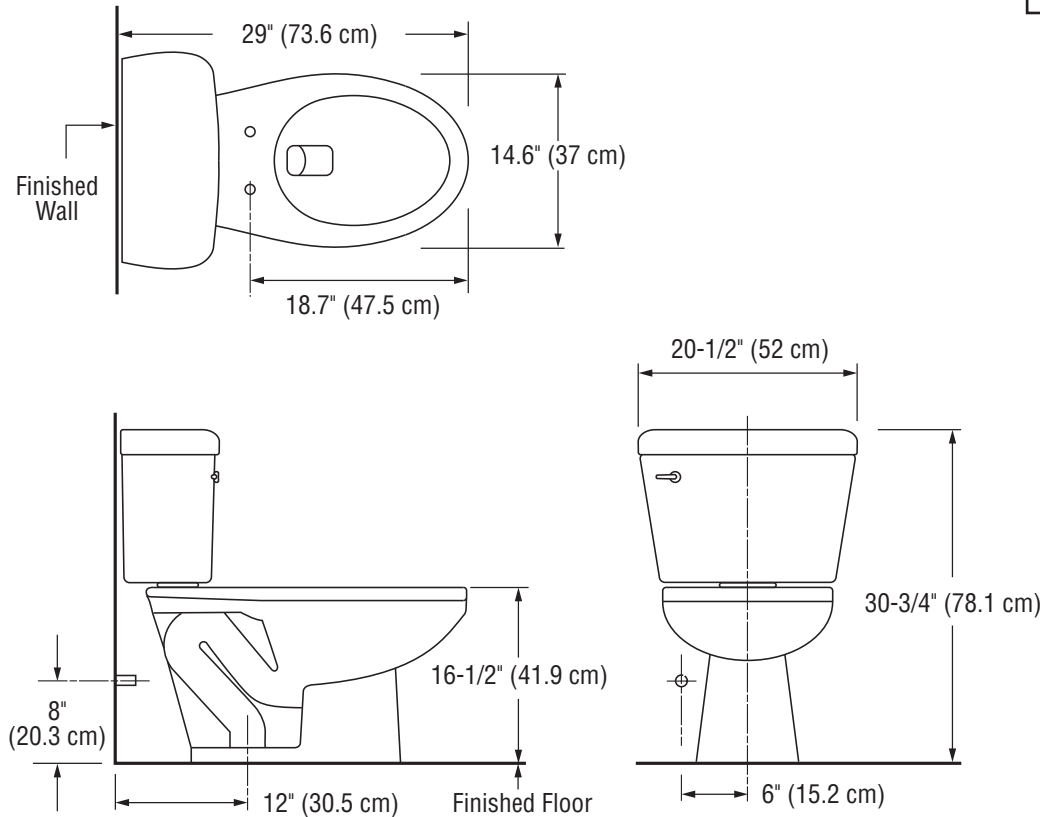

Pressure-Assist Water Closet Equipped with *FLUSHMATE*[®]

Glacier Bay, vitreous china tank and ADA compliant elongated bowl combination, pressure assisted with *FLUSHMATE IV*[®], flushometer tank system that flushes less than 1.0 gallon/3.8 liters. Tank trimmed with chrome plated flush lever, wax ring, floor bolts, white bolt caps, and toilet seat. Minimum water supply pressure 25 psi static.

Glacier Bay 1.0 GPF, Pressure Assisted HET ADA Elongated AIO (All-In-One) Toilet

SKU 385-195

To Be Specified:
 Color:
 Seat:
 Supply with Stop:

This space for Architect/Engineer approval.

Sloan *FLUSHMATE*[®] • 30075 Research Drive • New Hudson, MI 48165
 Ph: (800) 875-9116 • Fax: (847) 671-3922 • Web: www.flushmate.com