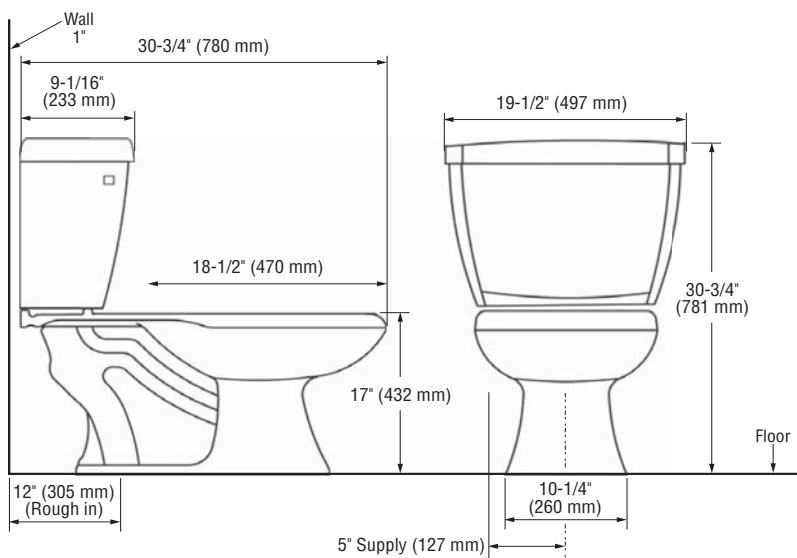

# Pressure-Assist Water Closet Equipped with *FLUSHMATE*<sup>®</sup>

PROFLO<sup>®</sup> vitreous china tank and bowl combination, pressure assisted with *FLUSHMATE IV*<sup>®</sup>, Flushometer tank system that flushes less than 1.0 gallon/3.8 liters. Tank available trimmed with chrome plated flush lever. Available in white only. Minimum water supply pressure 35 psi static.

## PROFLO<sup>®</sup> 1.0 GPF Elongated Front Toilet

## PROFLO<sup>®</sup> 1.0 GPF Elongated Front ADA Toilet