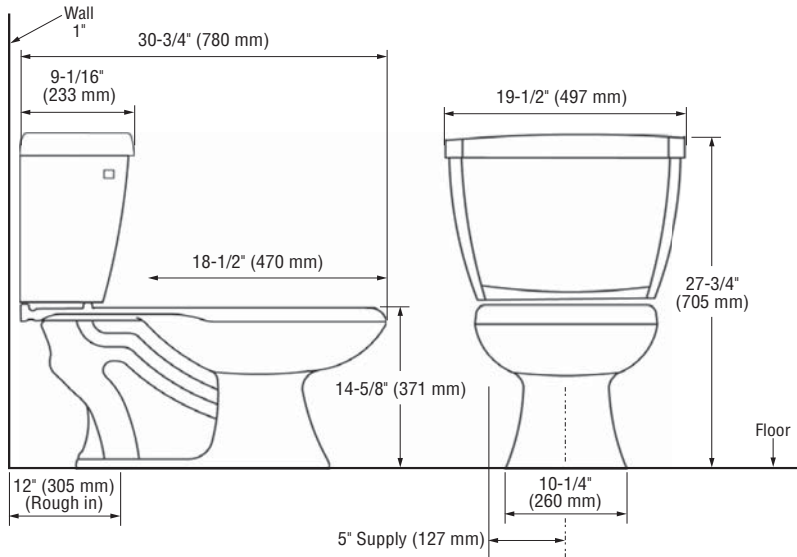

# Pressure-Assist Water Closet Equipped with *FLUSHMATE*<sup>®</sup>

PROFLO<sup>®</sup> vitreous china tank and bowl combination, pressure assisted with *FLUSHMATE IV*<sup>®</sup>, Flushometer tank system that flushes less than 1.0 gallon/3.8 liters. Tank available trimmed with chrome plated flush lever. Available in white only. Minimum water supply pressure 35 psi static.

## PROFLO<sup>®</sup> 1.0 GPF Elongated Front Toilet

## PROFLO<sup>®</sup> 1.0 GPF Elongated Front ADA Toilet