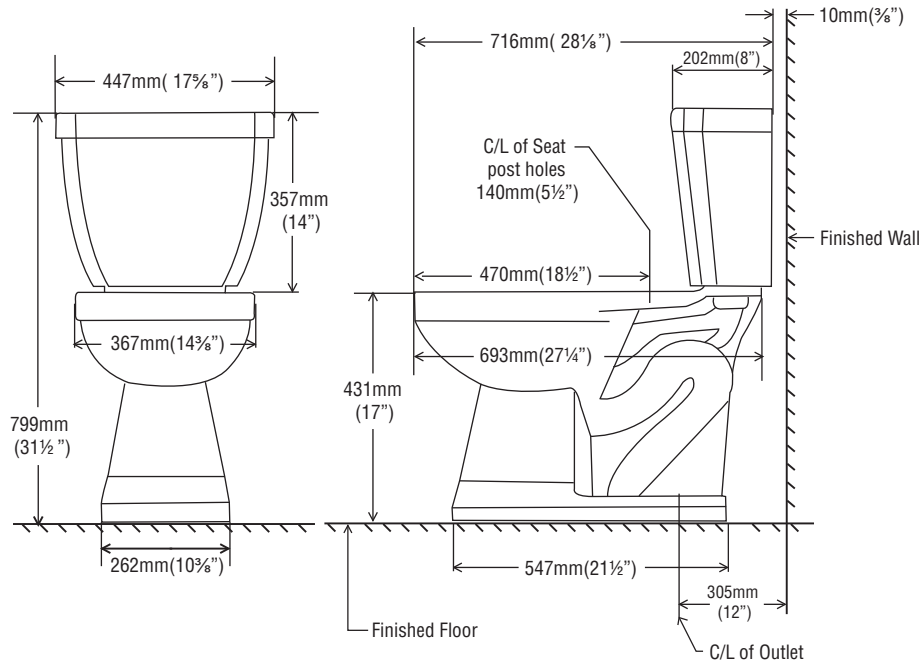

# Pressure-Assist Water Closet Equipped with *FLUSHMATE*®

Vitreous china tank and ADA compliant elongated bowl combination, pressure assisted with *FLUSHMATE IV*® flushometer tank system that flushes less than 1.0 gallon/3.8 liters. Features 17" Just Right height bowl, tank lever actuator, siphon jet action flush. Bolt caps included, less seat. Minimum water supply pressure 25 psi static.

## CLEO 1.0 GPF, Pressure Assisted HET ADA Elongated Toilet

- 5720BOY**
- T5720BOY Tank**
- B5720BOY Bowl**

**To Be Specified:**

- Color:
- Seat:
- Supply with Stop:

**This space for Architect/Engineer approval.**