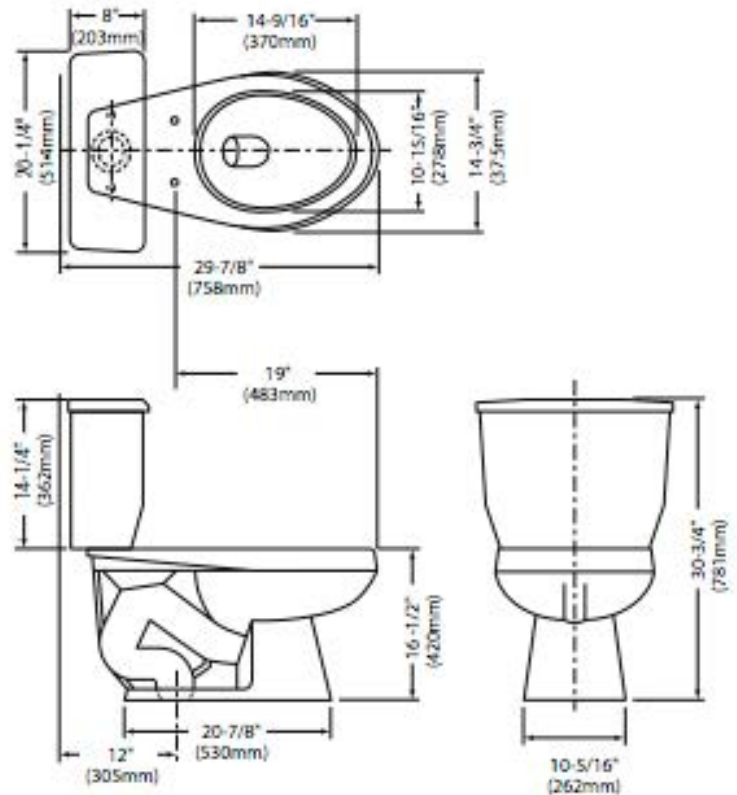

PAT 165-100 ADA Elongated HET Toilet*
1.0 gallon per flush
PAT 165-128 ADA Elongated HET Toilet*
1.28 gallon per flush

- ☐ PAT 165-100
  - ☐ Bowl PAB165
  - ☐ Tank PAK100 1Gpf
  - ☐ Tank PAK128 1.28Gpf