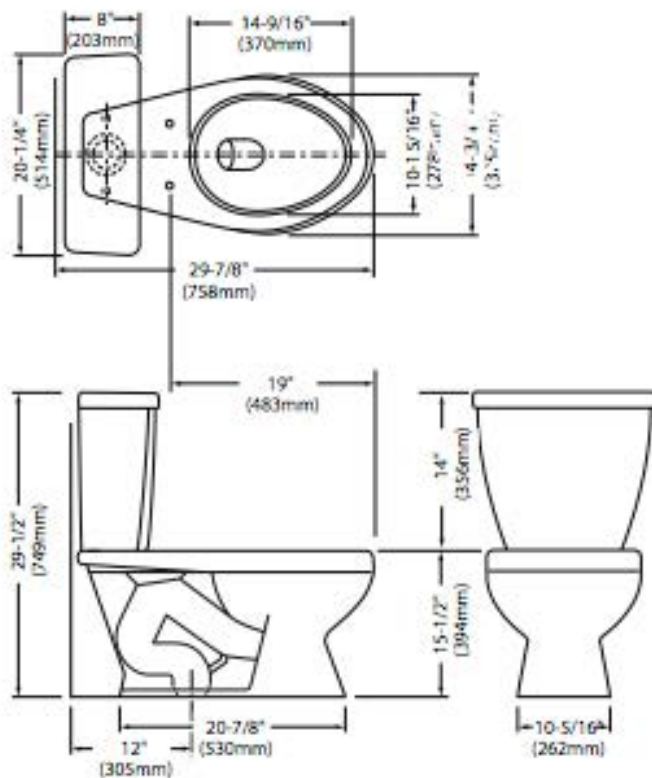

## Two-Piece Pressure-Assist Water Closet

High Efficiency Toilet 1.0gpf / 4 Lpf or less, vitreous china toilet.  
Close coupled toilet with bolt caps, left-hand tank lever and  
**FLUSHMATE IV®** flushmate tank operating system. Available in  
white, biscuit and bone.

**PAT 155-100 Elongated HET Toilet\***  
1.0 gallon per flush

- PAT 155-100
  - Bowl PAB155
  - Tank PAK100 1Gpf

**PAT 165-100 ADA Elongated HET Toilet\***  
1.0 gallon per flush  
**PAT 165-128 ADA Elongated HET Toilet\***  
1.28 gallon per flush