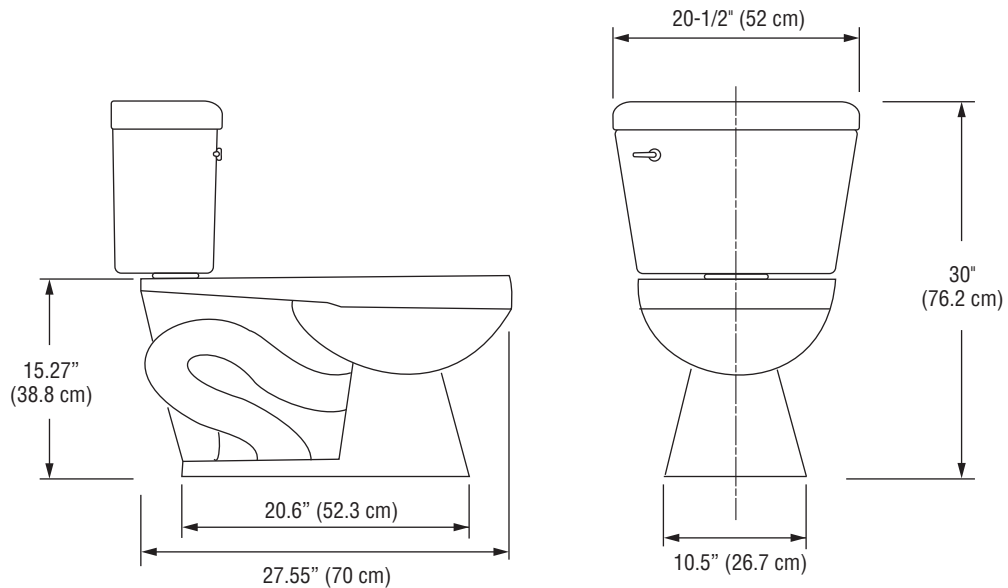

# Pressure-Assist Water Closet Equipped with *FLUSHMATE IV*<sup>®</sup>

EXERGIS vitreous china tank and bowl combination, pressure-assisted with *FLUSHMATE IV*<sup>®</sup> Flushometer tank system that flushes less than 1.0 gallon/3.8 liters. Tank trimmed with chrome plated flush lever and bolt caps included. Less seat. Minimum water supply pressure 25 psi static.

## ACQUAMENOS Round Front Toilet

- N2310RB**
- N2310RB Bowl
- N2310T Tank