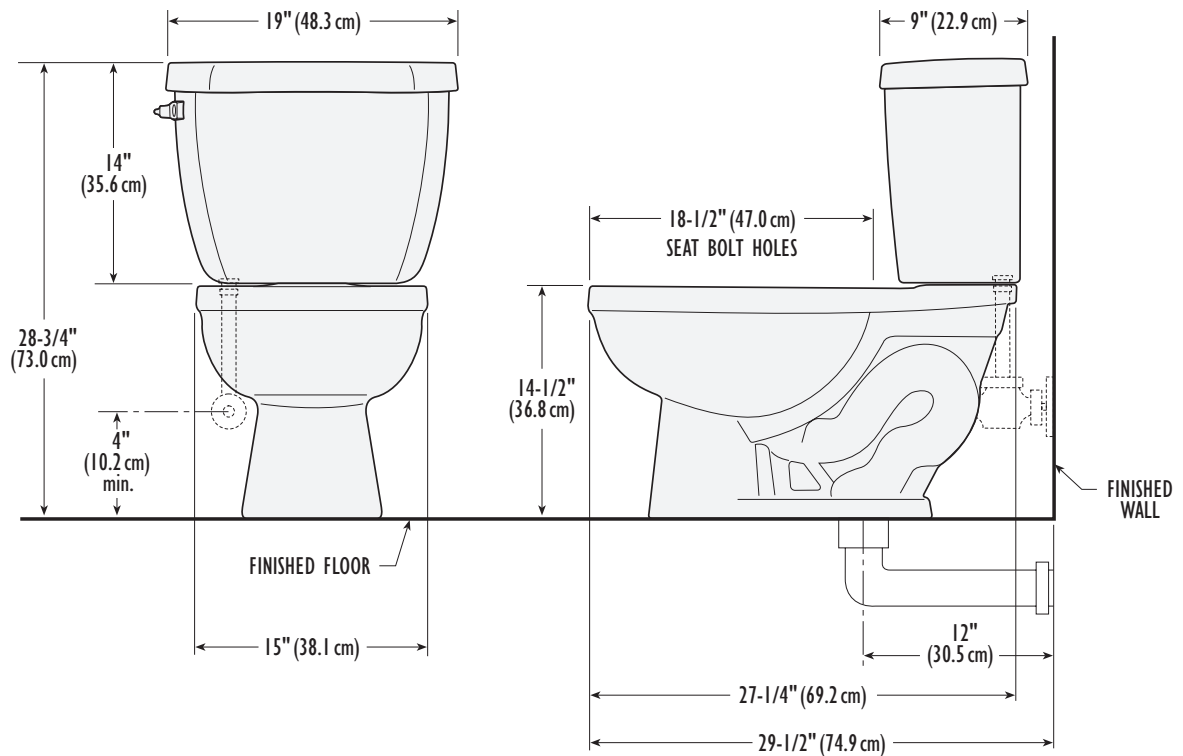

## FEATURES

2-1/4" Fully Glazed Trapway –  
Passes a 2" Ball

High-Efficiency Toilet (HET) with  
Powerful Pressure-Assist  
1.28 gpf/4.8 lpf Flush

Extra-Quiet Flushing Action

Pressure-Assist – Equipped with  
Sloan Flushmate® IV

## SPECIFICATIONS

3138-V	Elongated Bowl	48 Lbs.
3471-V	12" Rough-In Tank	37 Lbs.
3478-V	12" Right-Hand Flush	37 Lbs.

See other side for additional options.

Meets ASME A112.19.2 / CSA B45.1  
Seat Not Included

## DIMENSIONS

**IMPORTANT:** Dimensions of fixtures are nominal and may vary within the range of tolerance established by the standards ASME A112.19.2 / CSA B45.1. These measurements are subject to change or cancellation. No responsibility is assumed for use of superseded or voided pages.

## SPECIFICATIONS

3138-V	Elongated Bowl	48 Lbs.
3471-V	12" Rough-In Tank 1.28 gpf / 4.8 lpf Flush	37 Lbs.
3478-V	12" Right-Hand Flush 1.28 gpf / 4.8 lpf Flush	37 Lbs.
3468-V*	12" Rough-In Tank 1.0 gpf / 3.8 lpf Flush	37 Lbs.
3470-V*	12" Right-Hand Flush 1.0 gpf / 3.8 lpf Flush	37 Lbs.