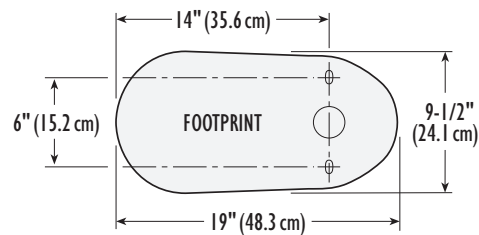

COLORS

02: White

Other: Refer to price book for additional colors/finishes

Color number is indicated between part number and letter suffix (i.e. 3464-02-V)