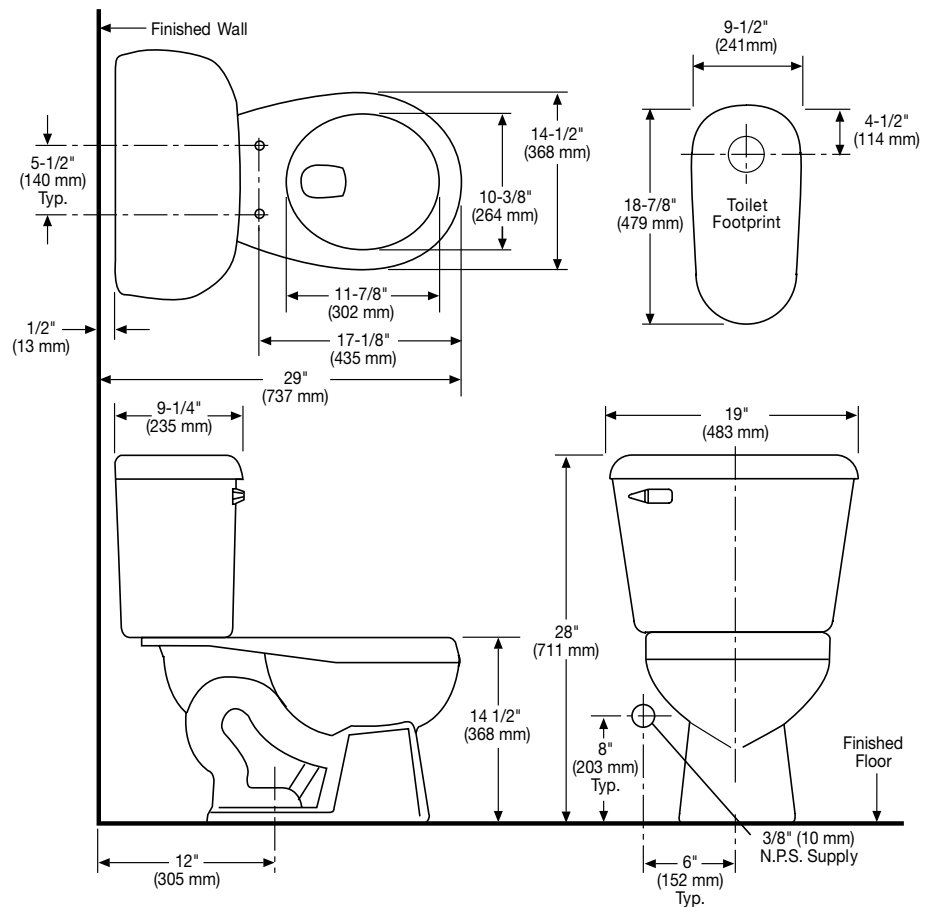

146-123

Quantum®

Round Front, Vitreous China, Two-Piece Toilet

Features

- High performance, pressure-assist Flushmate III™ flushing technology
- 1.6 gpf / 6.0 lpf low water consumption
- Round front bowl
- 12" rough-in
- 2-1/8" glazed trapway
- Trip levers
 - Model 45 left hand, chrome-plated metal
 - Model 49 right hand, chrome-plated metal
 - Model 47 push button actuator, chrome-plated plastic
- The Mansfield® limited lifetime warranty
- Available in White and Standard Colors: Biscuit, Bone

MADE IN USA

146-123 Quantum®

Round Front, Vitreous China, Two-Piece Toilet

Specification

Model #	Description	Codes/Standards
146-123	Elongated front (1.6 gpf/6.0 lpf) two-piece toilet	

Specification	Description	Specification	Description
Material	Vitreous China	Trap Diameter	2-1/8"
Water Pressure Range	35 to 80 PSI	Trap Seal	2-3/4"
Flush System	Flushmate III™ pressure assist vessel	Shipping Weight	Model 146 - 51 lbs. (23 kg)
Water Usage	1.6 gpf / 6.0 lpf		Model 122/123/123RH - 43 lbs. (19.5 kg)
Water Surface Area	9-3/4" X 11-1/2"	Warranty	Vitreous China - Limited Lifetime
Rough-in	12"		Tank Trim - Limited One Year

Technical Information

See our complete line of acrylic and vitreous china bathroom fixtures, plastic tank trim and plumbing products.

These dimensions are nominal and subject to change without notice.

Fixture performance and specifications meet or exceed ASME A112.19.2-2008/CSA B45.1-08 standards, and other state and local codes.