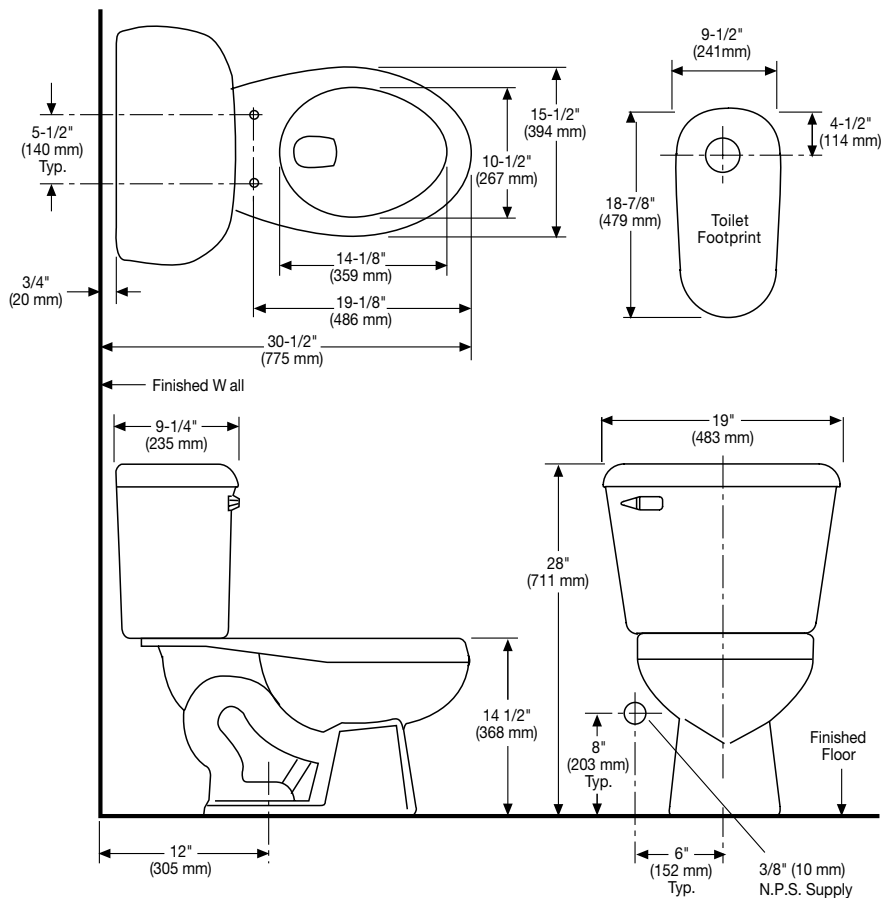

147-123

Quantum®

Elongated Front, Vitreous China, Two-Piece Toilet

Features

- High performance, pressure-assist Flushmate III™ flushing technology
- 1.6 gpf / 6.0 lpf low water consumption
- Elongated front bowl
- 12" rough-in
- 2-1/8" glazed trapway
- Trip levers
 - Model 45 left hand, chrome-plated metal
 - Model 49 right hand, chrome-plated metal
 - Model 47 push button actuator, chrome-plated plastic
- The Mansfield® limited lifetime warranty
- Available in White and Standard Colors: Biscuit, Bone

MADE IN USA

147-123 Quantum®

Elongated Front, Vitreous China, Two-Piece Toilet

Specification

Model #	Description	Codes/Standards
147-123	Elongated front (1.6 gpf/6.0 lpf) two-piece toilet	

Specification	Description	Specification	Description
Material	Vitreous China	Trap Diameter	2-1/8"
Water Pressure Range	35 to 80 PSI	Trap Seal	2-7/8"
Flush System	Flushmate III™ pressure assist vessel	Shipping Weight	Model 147 - 55 lbs. (25 kg)
Water Usage	1.6 gpf / 6.0 lpf		Model 122/123/123RH - 43 lbs. (19.5 kg)
Water Surface Area	9-7/8" X 12-1/4"	Warranty	Vitreous China - Limited Lifetime
Rough-in	12"		Tank Trim - Limited One Year

Technical Information

See our complete line of acrylic and vitreous china bathroom fixtures, plastic tank trim and plumbing products.

These dimensions are nominal and subject to change without notice.

Fixture performance and specifications meet or exceed ASME A112.19.2-2008/CSA B45.1-08 standards, and other state and local codes.