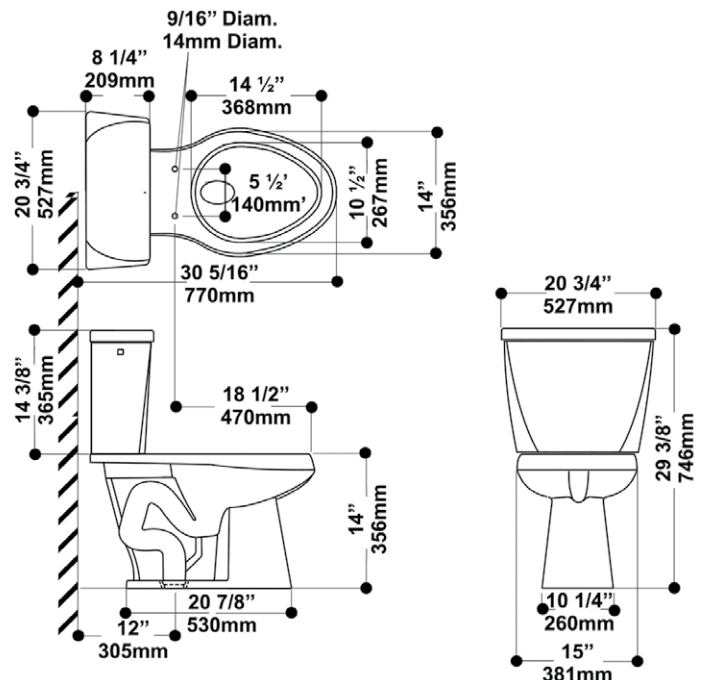

Predator No. 1-606

HET 1.0 gpf / 3.8 lpf Vitreous China

(866) 457-5785 • (812) 649-9920

Fax (812) 649-9930

1-606 Predator Elongated Front Toilet Pressure Assisted Flushmate IV® Inside

- High Efficiency Toilet consumes less than 1 gallon per flush; saving 37% or more water vs. conventional low-consumption toilets.
- 2-1/8" fully-glazed 2" ballpass trapway for smooth discharges without clogging after each flush.
- *Pressure assisted siphon jet flush.*
- FLUSHMATE IV® INSIDE for efficient one-flush performance every time.
- Low profile toilet height of 29-3/8" ideal for retrofit applications.
- Large footprint 20-7/8" x 10 1/4" ideal for retrofit applications.
- Elongated front bowl for comfortable use and improved hygiene.
- Rim Height 14-7/8" with seat on for comfortable use.
- Vitreous china for easy cleaning.
- Easy installation.
- 2 bolt cap covers.
- 12" Rough in.
- Flush System 100% factory tested
- Limited 5 year warranty on vitreous china and one year warranty on tank fittings.

Colors Available: White, Biscuit and Bone

Recommended Seats: Bemis 170 AR (closed front, with cover)

Model Number: 1606 (#1 tank, #606 bowl)

Nominal Dimensions: 30-5/16" x 20-3/4" x 29-3/8"

Notes:

- This toilet is designed for a 12" (305 mm) rough installation.
- All fixture dimensions shown are nominal and may vary within industry accepted tolerances established BYASME / CSA Standard.
- Fixture only, seat, cover, and wax ring not included.
- Information and measurements shown are subject to changes or cancellation.
- Peerless Pottery assumes no responsibility or liability for local or state regulations different from federal standards.
- It is the responsibility of the installer to comply with local codes and standards prior to installation of bathroom fixtures.