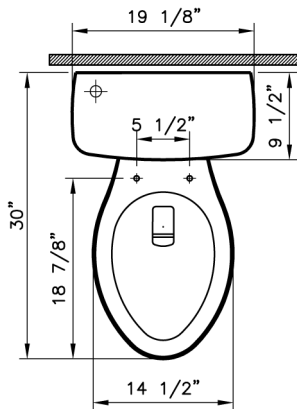

<b>Description</b>	: EverGreen Pressure Assisted toilet, 1.0 gpf HET Elongated Bowl, BOWL ONLY, Extended Height, ADA Compliant
<b>Model Numbers</b>	: 5065BXXX-0101
<b>Compatible Items</b>	: 5066BXXX-5280 Tank with polished chrome plated metal trim lever on left hand side (equipped with Sloan Flushmate IV) 5066BXXX-5281 Tank with polished chrome plated metal lever on right hand side (equipped with Sloan Flushmate IV) 36-003-002 Toilet Seat (elongated) 44-XXX-009 Toilet Seat (elongated) (soft-closing)
<b>Water Consumption</b>	: 1.0 GPF
<b>Water Surface</b>	: 9 5/8" x 7 1/8"
<b>Water Depth From Rim</b>	: 6 7/8"
<b>Rough in</b>	: 12"
<b>Minimum Water Pressure</b>	: 35 psi
<b>Trap Diameter</b>	: Fully glazed 2" ball pass with trapway with 2 1/8" trap diameter
<b>Trap Seal Depth</b>	: 2 3/8"
<b>Shipping Weight</b>	: 5065: 55,1 lbs. 5066: 38,8 lbs.
<b>Shipping Dimensions</b>	: 5065: 16"W x 29 3/4"L x 19 1/4"H 5066: 10 3/4"W x 21"L x 18 3/4"H
<b>Installation Guide</b>	: VitrA Guide # 312857
<b>Included Components</b>	: Tank fittings, bolt caps (white 310359 / bone biscuit 310306)
<b>Material</b>	: Vitreous China
<b>Colors</b>	: 003 White 017 Bone / 068 Biscuit (Basic colors) "XXX" indicates the color
<b>Standards</b>	: Meets the American Disabilities Act Guidelines and ICC/ANSI A117-1 requirements when installed so top of seat is 17" from the finished floor. Recommended seat for ADA requirements: VitrA 36-003-002 or 44-XXX-009 ASME A 112.19.2, CSA B45, ADA ICC/ANSI A.117-1, LADWP/SPS (City of Los Angeles)
<b>Warranty</b>	: 10 year limited warranty

1

2

3

**Notes:**

- DIMENSIONS SHOWN FOR THE LOCATION OF THE SUPPLY IS SUGGESTED.
- INSTALLATION INSTRUCTIONS SUPPLIED WITH THE TOILET.

**IMPORTANT:** Dimensions of fixtures are nominal and may vary within the range of tolerances established by ASME Standard A 112.19.2, CSA Standard B45. These measurements may be subject to change. No responsibility is assumed for the use of superseded or voided pages.