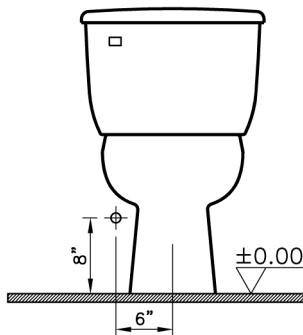

<b>Description</b>	: EverGreen Pressure Assisted toilet, 1.0 gpf HET Elongated Bowl, BOWL ONLY, Extended Height, ADA Compliant
<b>Model Numbers</b>	: 5065BXXX-0101
<b>Compatible Items</b>	: 5066BXXX-5280 Tank with polished chrome plated metal trim lever on left hand side (equipped with Sloan Flushmate IV) 5066BXXX-5281 Tank with polished chrome plated metal lever on right hand side (equipped with Sloan Flushmate IV) 36-003-002 Toilet Seat (elongated) 44-XXX-009 Toilet Seat (elongated) (soft-closing)
<b>Water Consumption</b>	: 1.0 GPF
<b>Water Surface</b>	: 9 5/8" x 7 1/8"
<b>Water Depth From Rim</b>	: 6 7/8"
<b>Rough in</b>	: 12"
<b>Minimum Water Pressure</b>	: 35 psi
<b>Trap Diameter</b>	: Fully glazed 2" ball pass with trapway with 2 1/8" trap diameter
<b>Trap Seal Depth</b>	: 2 3/8"
<b>Shipping Weight</b>	: 5065: 55,1 lbs. 5066: 38,8 lbs.
<b>Shipping Dimensions</b>	: 5065: 16"W x 29 3/4"L x 19 1/4"H 5066: 10 3/4"W x 21"L x 18 3/4"H
<b>Installation Guide</b>	: VitrA Guide # 312857
<b>Included Components</b>	: Tank fittings, bolt caps (white 310359 / bone biscuit 310306)
<b>Material</b>	: Vitreous China
<b>Colors</b>	: 003 White 017 Bone / 068 Biscuit (Basic colors) "XXX" indicates the color
<b>Standards</b>	: Meets the American Disabilities Act Guidelines and ICC/ANSI A117-1 requirements when installed so top of seat is 17" from the finished floor. Recommended seat for ADA requirements: VitrA 36-003-002 or 44-XXX-009 ASME A 112.19.2, CSA B45, ADA ICC/ANSI A.117-1, LADWP/SPS (City of Los Angeles)
<b>Warranty</b>	: 10 year limited warranty

1

2

3

**Notes:**

- DIMENSIONS SHOWN FOR THE LOCATION OF THE SUPPLY IS SUGGESTED.
- INSTALLATION INSTRUCTIONS SUPPLIED WITH THE TOILET.

**IMPORTANT:** Dimensions of fixtures are nominal and may vary within the range of tolerances established by ASME Standard A 112.19.2, CSA Standard B45. These measurements may be subject to change. No responsibility is assumed for the use of superseded or voided pages.