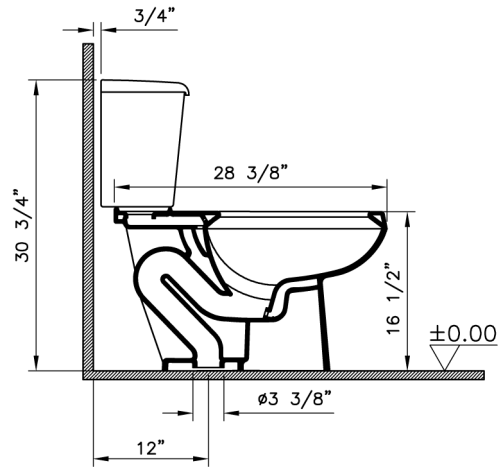

<b>Description</b>	: EverGreen Pressure Assisted toilet, 1.0 gpf HET Elongated Bowl, BOWL ONLY, Extended Height, ADA Compliant
<b>Model Numbers</b>	: 5065BXXX-0101
<b>Compatible Items</b>	: 5066BXXX-5280 Tank with polished chrome plated metal trim lever on left hand side (equipped with Sloan Flushmate IV) 5066BXXX-5281 Tank with polished chrome plated metal lever on right hand side (equipped with Sloan Flushmate IV) 36-003-002 Toilet Seat (elongated) 44-XXX-009 Toilet Seat (elongated) (soft-closing)
<b>Water Consumption</b>	: 1.0 GPF
<b>Water Surface</b>	: 9 5/8" x 7 1/8"
<b>Water Depth From Rim</b>	: 6 7/8"
<b>Rough in</b>	: 12"
<b>Minimum Water Pressure</b>	: 35 psi
<b>Trap Diameter</b>	: Fully glazed 2" ball pass with trapway with 2 1/8" trap diameter
<b>Trap Seal Depth</b>	: 2 3/8"
<b>Shipping Weight</b>	: 5065: 55,1 lbs. 5066: 38,8 lbs.
<b>Shipping Dimensions</b>	: 5065: 16"W x 29 3/4"L x 19 1/4"H 5066: 10 3/4"W x 21"L x 18 3/4"H
<b>Installation Guide</b>	: VitrA Guide # 312857
<b>Included Components</b>	: Tank fittings, bolt caps (white 310359 / bone biscuit 310306)
<b>Material</b>	: Vitreous China
<b>Colors</b>	: 003 White 017 Bone / 068 Biscuit (Basic colors) "XXX" indicates the color
<b>Standards</b>	: Meets the American Disabilities Act Guidelines and ICC/ANSI A117-1 requirements when installed so top of seat is 17" from the finished floor. Recommended seat for ADA requirements: VitrA 36-003-002 or 44-XXX-009 ASME A 112.19.2, CSA B45, ADA ICC/ANSI A.117-1, LADWP/SPS (City of Los Angeles)
<b>Warranty</b>	: 10 year limited warranty

1

2

3

**Notes:**

- DIMENSIONS SHOWN FOR THE LOCATION OF THE SUPPLY IS SUGGESTED.
- INSTALLATION INSTRUCTIONS SUPPLIED WITH THE TOILET.

**IMPORTANT:** Dimensions of fixtures are nominal and may vary within the range of tolerances established by ASME Standard A 112.19.2, CSA Standard B45. These measurements may be subject to change. No responsibility is assumed for the use of superseded or voided pages.