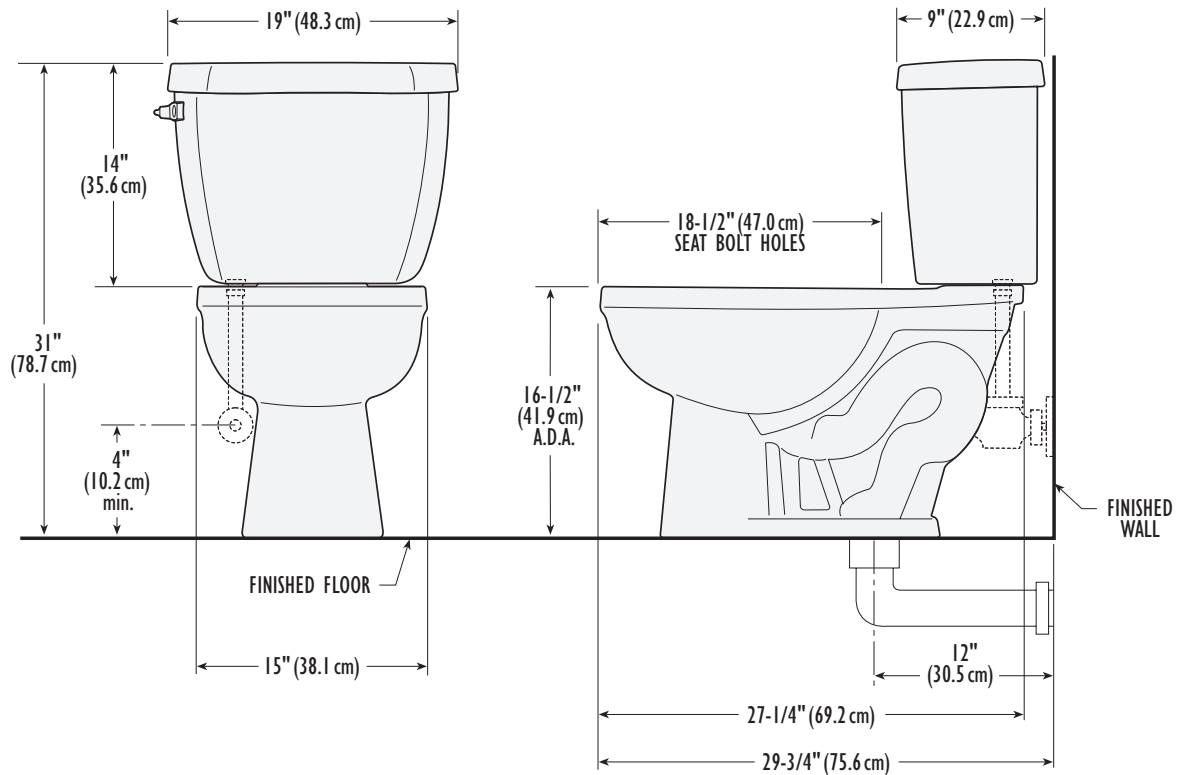

## FEATURES

2-1/4" Fully Glazed Trapway – Passes a 2" Ball

High-Efficiency Toilet (HET) with Powerful Pressure-Assist  
1.28 gpf/4.8 lpf Flush

Extra-Quiet Flushing Action

Pressure-Assist – Equipped with Sloan Flushmate® IV

Flushes 1,000 grams of solids\*

Extra-Large 12" x 10-1/2" Water Surface

Chrome-Plated Metal Flush Lever

Ideal Height™ A.D.A. Compliant – 16-1/2" High

5-Year Warranty on Vitreous China

V-Gloss™ High-Gloss Vitreous China – Durable, Nonporous

## SPECIFICATIONS

3134-V	Elongated Bowl	53 Lbs.
3471-V	12" Rough-In Tank	37 Lbs.
3478-V	12" Right-Hand Flush	37 Lbs.

See other side for additional options.

Meets ASME A112.19.2 / CSA B45.1  
Seat Not Included

## DIMENSIONS

**IMPORTANT:** Dimensions of fixtures are nominal and may vary within the range of tolerance established by the standards ASME A112.19.2 / CSA B45.1. These measurements are subject to change or cancellation. No responsibility is assumed for use of superseded or voided pages.