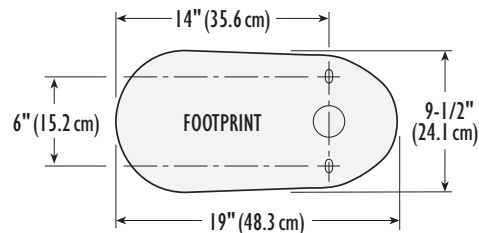

COLORS

02: White

Other: Refer to price book for additional colors/finishes

Color number is indicated between part number and letter suffix (i.e. 3464-02-V)