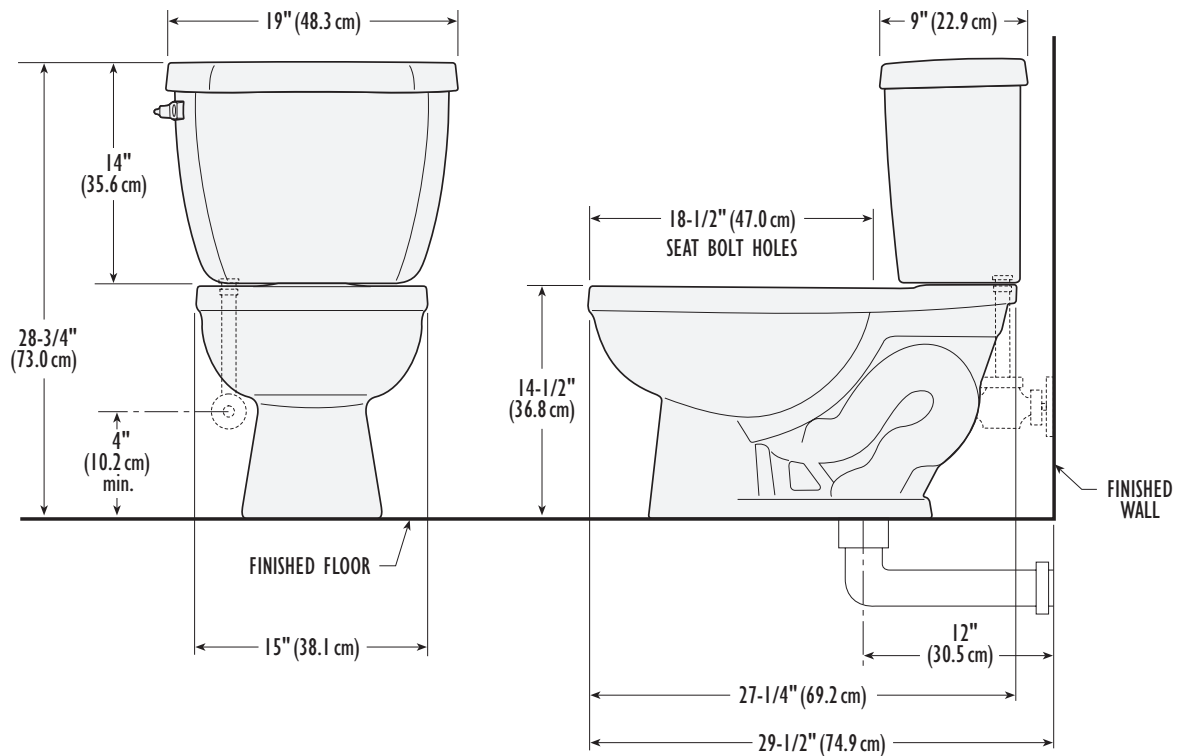

TORNADO EL HET

Model 3138-3471

FEATURES

2-1/4" Fully Glazed Trapway – Passes a 2" Ball

High-Efficiency Toilet (HET) with Powerful Pressure-Assist
1.28 gpf/4.8 lpf Flush

Extra-Quiet Flushing Action

Pressure-Assist – Equipped with Sloan Flushmate® IV

SPECIFICATIONS

3138-V	Elongated Bowl	48 Lbs.
3471-V	12" Rough-In Tank	37 Lbs.
3478-V	12" Right-Hand Flush	37 Lbs.

See other side for additional options.

Meets ASME A112.19.2 / CSA B45.1
Seat Not Included

*per MaP test

THE PROVEN LEADER
IN FLUSHING PERFORMANCE™

Vortens®

TORNADO EL HET

Model 3138-3471

DIMENSIONS

IMPORTANT: Dimensions of fixtures are nominal and may vary within the range of tolerance established by the standards ASME A112.19.2 / CSA B45.1. These measurements are subject to change or cancellation. No responsibility is assumed for use of superseded or voided pages.

SPECIFICATIONS

3138-V	Elongated Bowl	48 Lbs.
3471-V	12" Rough-In Tank 1.28 gpf / 4.8 lpf Flush	37 Lbs.
3478-V	12" Right-Hand Flush 1.28 gpf / 4.8 lpf Flush	37 Lbs.
3468-V*	12" Rough-In Tank 1.0 gpf / 3.8 lpf Flush	37 Lbs.
3470-V*	12" Right-Hand Flush 1.0 gpf / 3.8 lpf Flush	37 Lbs.