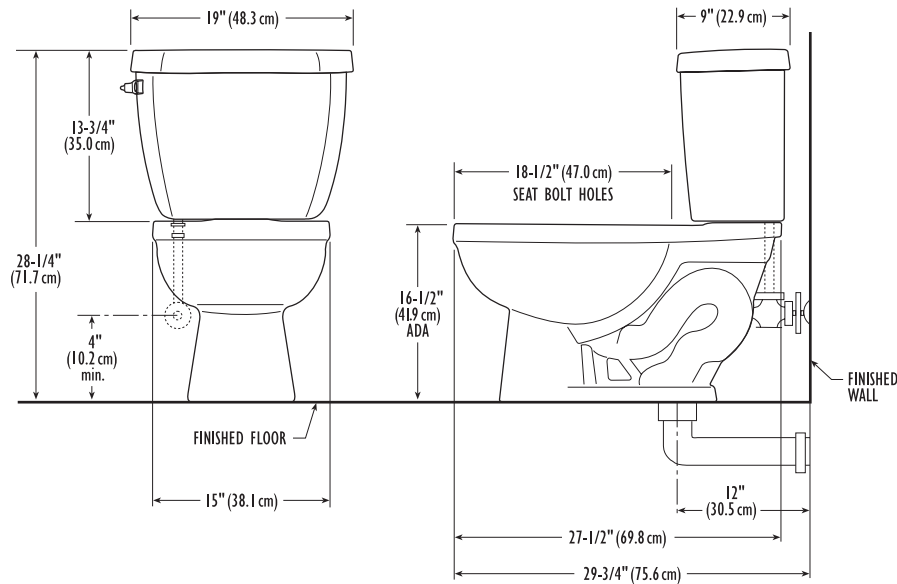

Pressure-Assist Water Closet Equipped with **FLUSHMATE®**

Tornado ADA Elongated Front Toilet*

Tornado vitreous china tank and elongated bowl combination, pressure-assisted siphon jet flush action with **FLUSHMATE IV®** flushometer tank system that flushes less than 1.0 gallon/3.8 Liters. Tank trimmed with chrome plated flush lever and bolt caps included. Less seat.

3134-3468

3134 Bowl

3468 Tank

*Minimum water supply pressure 25 psi static.

To Be Specified:

- Color: _____
- Seat: _____
- Supply with Stop: _____

This space for Architect/Engineer approval.