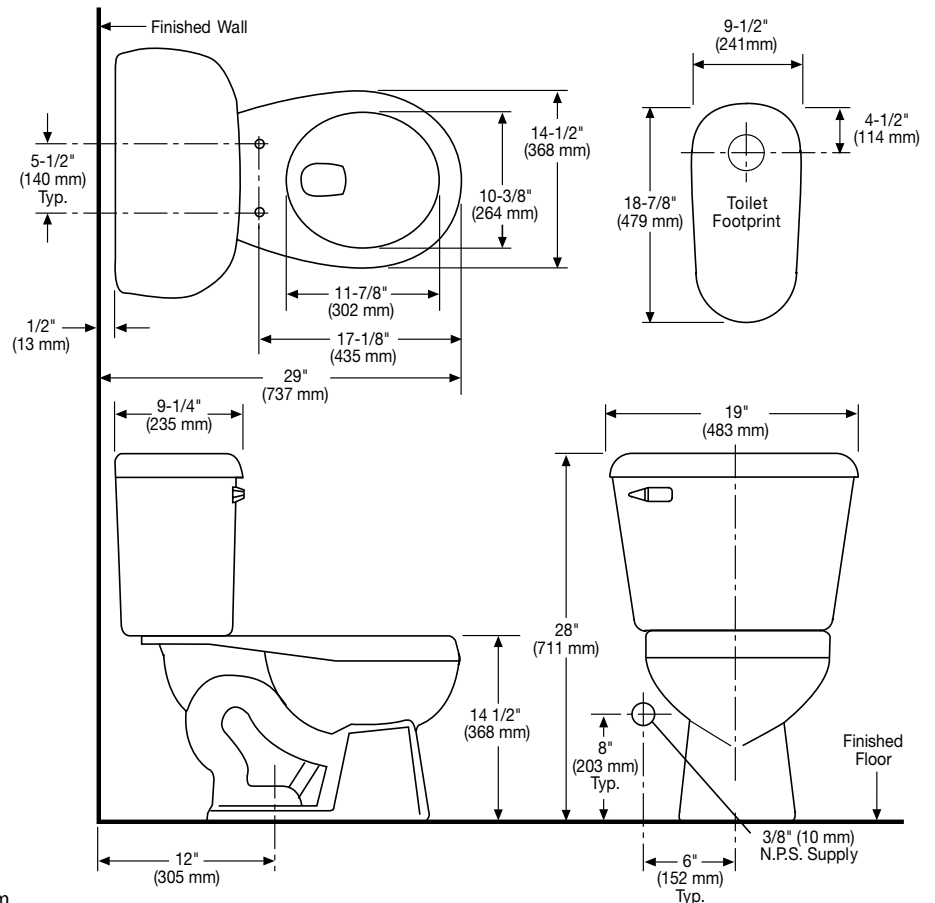

146-155 Quantum® 1.28

Round Front, Vitreous China, Two-Piece Toilet

Features

- High performance, pressure-assist Flushmate™ flushing technology
- 1.28 gpf / 4.86 lpf low water consumption
- Round front bowl
- 12" rough-in
- 2" glazed trapway
- Trip levers
 - Model 45 left hand, chrome-plated metal
 - Model 49 right hand, chrome-plated metal
- The Mansfield® limited lifetime warranty
- Available in White and Standard Colors: Biscuit, Bone

Round Front

Model 146-155
Toilet seat not included

Components

Model #	Description	Codes/Standards
146-155	Round front, pressure-assist toilet. Less toilet seat and supply. Specify color.	 
146	Round front, pressure-assist bowl only. Less toilet seat. Specify color.	
155	Pressure-assist tank and cover only with left hand, chrome-plated metal trip lever. Less supply. Specify color.	
155RH	Same as model 155, except with right hand chrome-plated, metal trip lever.	

MADE IN USA

146-155 Quantum[®] 1.28

Round Front, Vitreous China, Two-Piece Toilet

Specifications

Model #	Description	Codes/Standards
146-155	Elongated front (1.28 gpf/4.86 lpf) two-piece toilet	

Specification	Description	Specification	Description
Material	Vitreous China	Trap Diameter	2"
Water Pressure Range	35 to 80 PSI	Trap Seal	2-3/4"
Flush System	Flushmate [™] pressure assist vessel	Shipping Weight	Model 146 - 51 lbs. (23 kg) Model 155155RH - 43 lbs. (19.5 kg)
Water Usage	1.28 gpf / 4.86 lpf	Warranty	Vitreous China - Limited Lifetime Tank Trim - Limited One Year
Water Surface Area	10-1/2" X 12-1/4"		
Rough-in	12"		
MaP Rating	Pending		

Technical Information

See our complete line of acrylic and vitreous china bathroom fixtures, plastic tank trim and plumbing products.

These dimensions are nominal and subject to change without notice.

Fixture performance and specifications meet or exceed ASME A112.19.2-2008/CSA B45.1-08 standards, and other state and local codes.