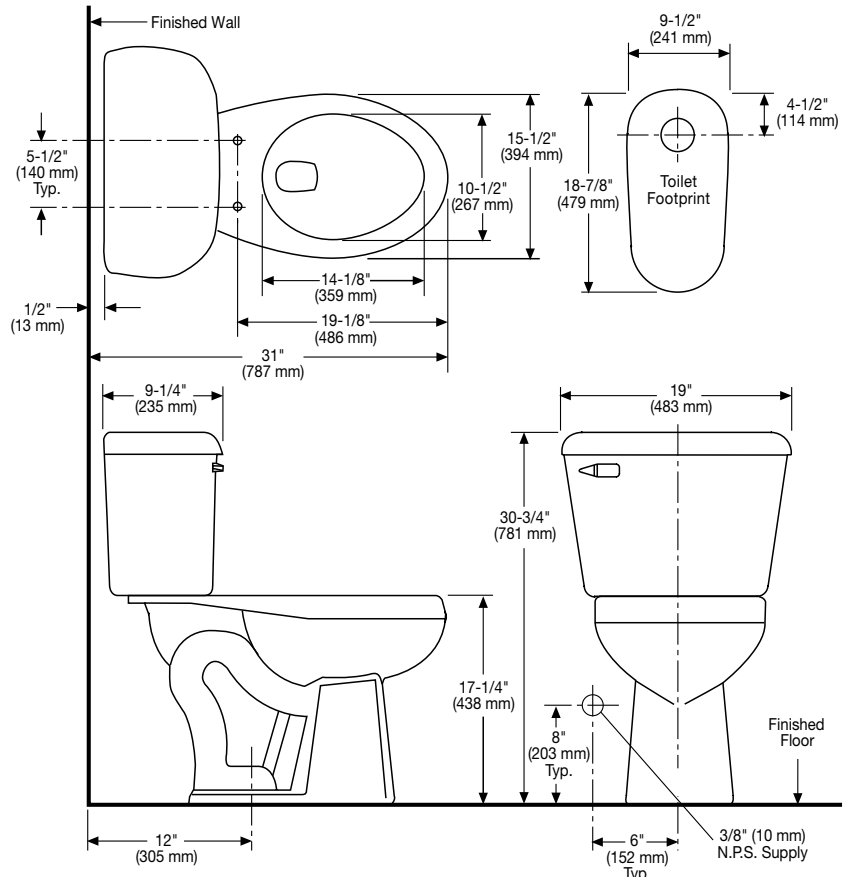

Specifications

Model #	Description	Codes/Standards
148-123	Elongated front (1.6 gpf/6.0 lpf) two-piece toilet	

Specification	Description	Specification	Description
Material	Vitreous China	Trap Diameter	2-1/8"
Water Pressure Range	35 to 80 PSI	Trap Seal	3"
Flush System	Flushmate III™ pressure assist vessel	Shipping Weight	Model 148 - 52 lbs. (23.5 kg)
Water Usage	1.6 gpf / 6.0 lpf		Model 122/123/123RH - 43 lbs. (19.5 kg)
Water Surface Area	9-1/4" X 11-3/8"	Warranty	Vitreous China - Limited Lifetime
Rough-in	12"		Tank Trim - Limited One Year

Technical Information

See our complete line of acrylic and vitreous china bathroom fixtures, plastic tank trim and plumbing products.

These dimensions are nominal and subject to change without notice.

Fixture performance and specifications meet or exceed ASME A112.19.2-2008/CSA B45.1-08 standards, and other state and local codes.