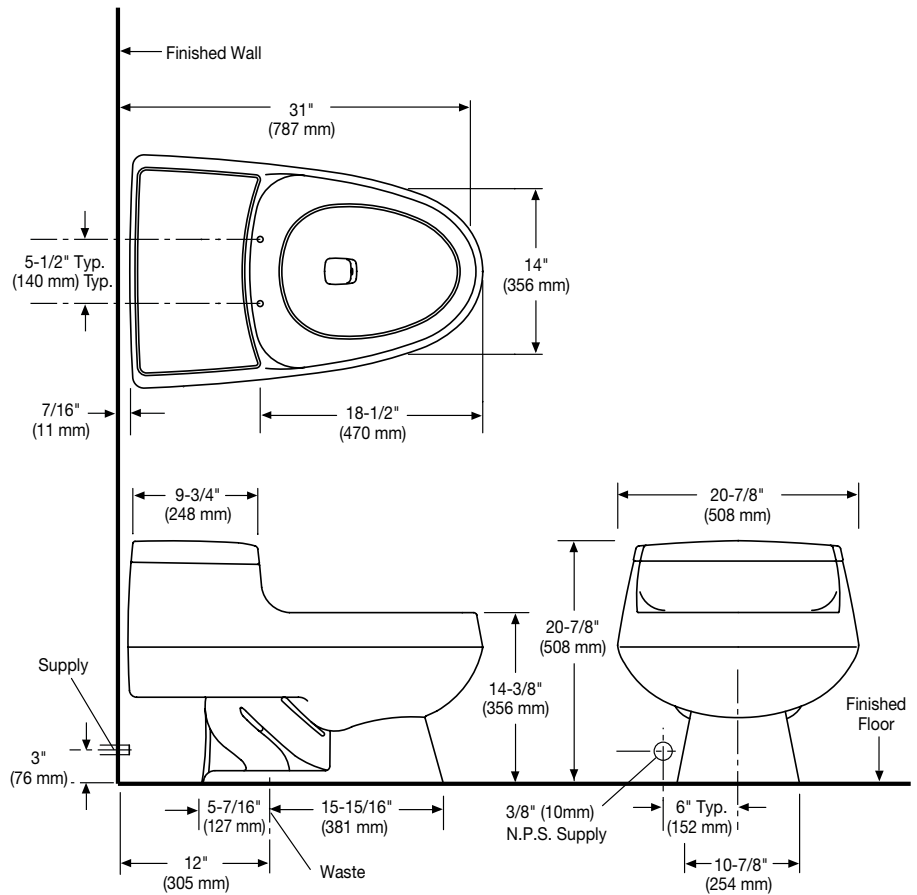

704 Prestigio™ 4

High Efficiency, Elongated Front, Vitreous China, One-Piece Toilet

Specifications

Model #	Description	Codes/Standards
704	Elongated front (1.1 gpf) one-piece toilet with SmartClose™ toilet seat	

Specification	Description	Specification	Description
Material	Vitreous China	Trap Diameter	2"
Water Pressure Range	35 to 80 PSI	Trap Seal	2-3/8"
Flush System	Flushmate IV™ Flushing Technology	Rough-in	12"
Water Usage	1.1 gpf / 4.0 lpf	Shipping Weight	99 lbs. / 45 kg
Water Surface Area	11-5/8" X 10-1/4"	Warranty	Vitreous China - Limited Lifetime Tank Trim - Limited One Year
MaP Rating	800 grams		

Technical Information

See our complete line of acrylic and vitreous china bathroom fixtures, plastic tank trim and plumbing products.

These dimensions are nominal and subject to change without notice.

Fixture performance and specifications meet or exceed ASME A112.19.2-2008/CSA B45.1-08 standards, and other state and local codes.