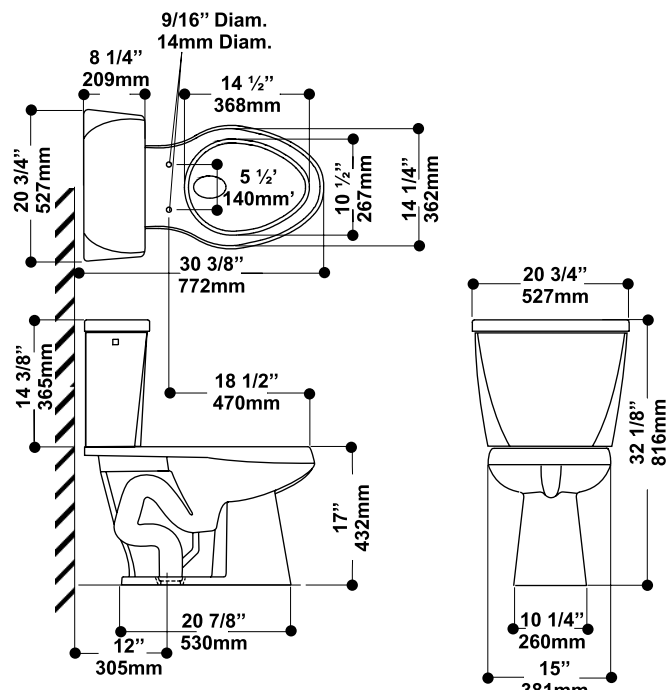

**1608 Predator Elongated Front Toilet  
Pressure Assisted Flushmate IV® Inside**

- High Efficiency Toilet consumes less than 1 gallon per flush; saving 37% or more water vs. conventional low-consumption toilets.
- 2-1/8" fully-glazed 2" ballpass trapway for smooth discharges without clogging after each flush.
- *Pressure assisted siphon jet flush.*
- FLUSHMATE IV® INSIDE for efficient one-flush performance every time.
- Low profile toilet height of 32-1/8" ideal for retrofit applications.
- Large footprint 20-7/8" x 10-1/4" ideal for retrofit applications.
- Elongated front bowl for comfortable use and improved hygiene.
- Rim Height 17-7/8" with seat on for comfortable use.
- Easy installation.
- 2 bolt cap covers.
- 12" Rough in.
- Flush System 100% factory tested
- Limited 5 year warranty on vitreous china and one year warranty on tank fittings.

**Colors Available:** White, Biscuit and Bone

**Recommended Seats:** Bemis 170 AR (closed front, with cover)  
Milan 660-Intercommerce (open front, less cover)

**Model Number:** 1608 (#1 tank, #608 bowl)

**Nominal Dimensions:** 30-3/8" x 20-3/4" x 32-1/8"

**Notes:**

- This toilet is designed for a 12" (305 mm) rough installation.
- All fixture dimensions shown are nominal and may vary within industry accepted tolerances established BYASME / CSA Standard.
- Fixture only, seat, cover, and wax ring not included.
- Information and measurements shown are subject to changes or cancellation.
- Peerless Pottery assumes no responsibility or liability for local or state regulations different from federal standards.
- It is the responsibility of the installer to comply with local codes and standards prior to installation of bathroom fixtures.