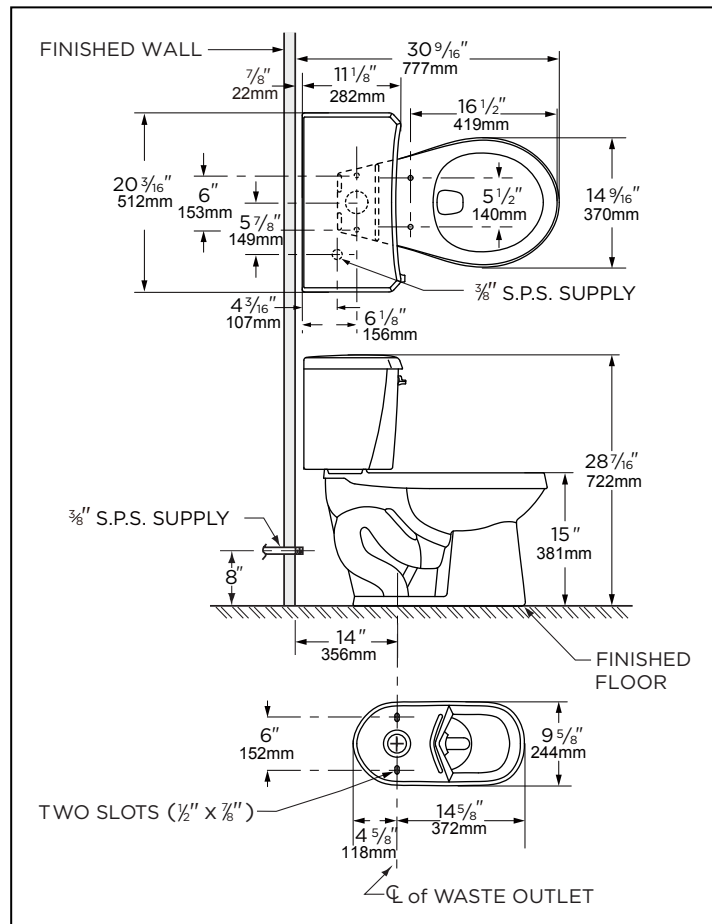

14" Rough-in

Features:

20-304

- Vitreous China
- Low Consumption 1.6GPF (6.0 LPF)
- Round Front Bowl
- 14" Rough-In
- Pressure Vessel Inside
- Dual fed siphon jets
- Fully glazed, 2" trapway
- Non-Sweating insulated tank
- Chrome, Metal Front Tank Lever
- 2 Color Matched Bolt Caps Included
- Toilet seat not included

Technical Information:

Included Components:

- Combination 20-304
- Bowl UF-21-342
- Tank 28-384

Other Tank Options: (bowl to be purchased separately)

- N/A

Fixtures:

Configuration	Two-piece, Round Front Toilet
Water per Flush	1.6 gpf (6.0 lpf)
Rough-In	14"
Height	28 7/16"
Width	20 3/16"
Depth	29 3/4"
Trapway	2"
Large Water Surface	8 11/16" x 6 5/16"
Product Weight	95 lbs

NOTES: All dimensions are in inches and millimeters. Illustrations may not be drawn to scale.

IMPORTANT:

Dimensions of fixtures are nominal and may vary within the range of tolerances established by ASME standard A 112.19.2 THIS FIXTURE QUALIFIES ACCORDING TO ASME TEST PROCEDURES AS A LOW CONSUMPTION WATER CLOSET WITH AN AVERAGE CONSUMPTION OF 1.6gpf (6 Lpf) OR LESS.