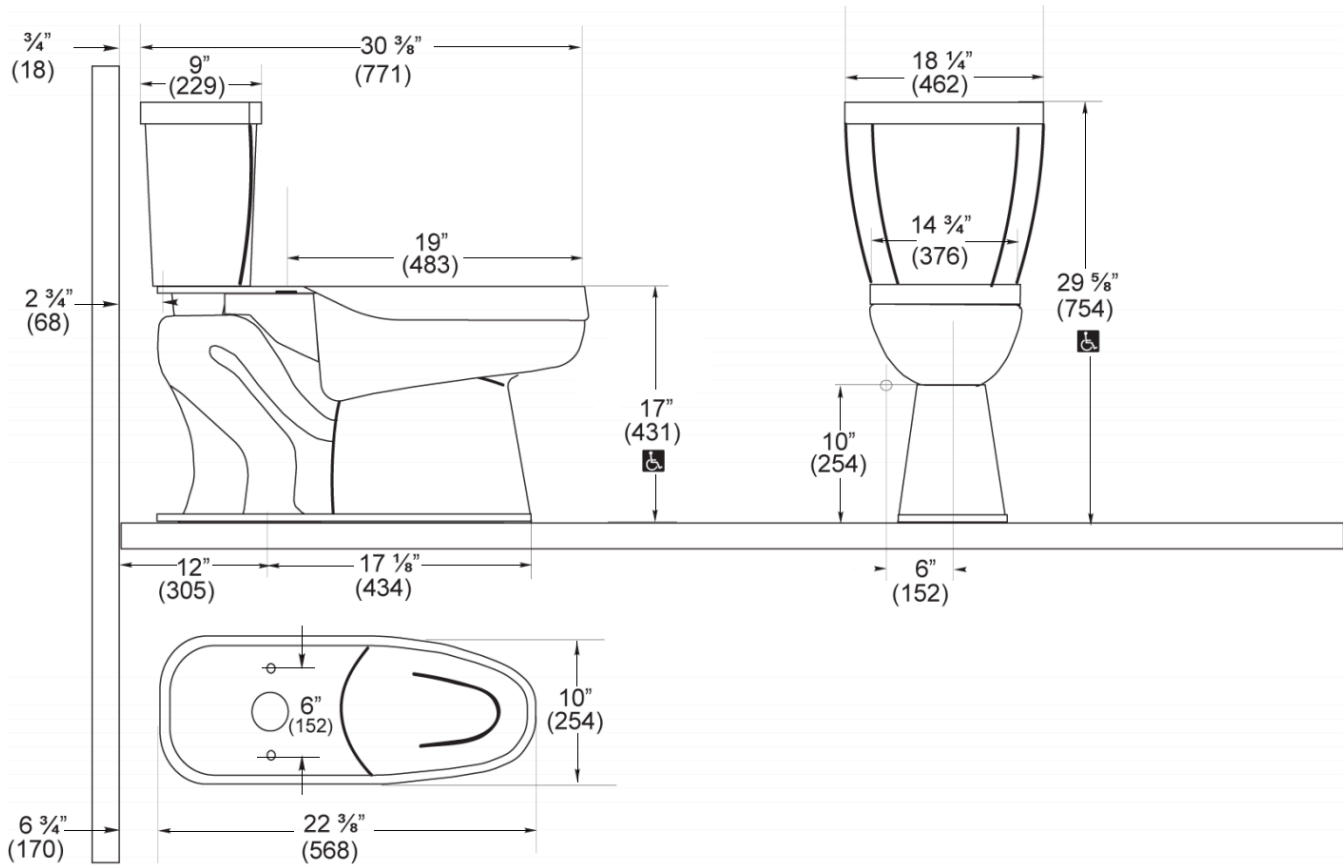

ROUGH-IN

Sloan 10500 Seymour Ave, Franklin Park, IL 60131
Phone: 800.982.5839 • Fax: 800.447.8329 • sloan.com