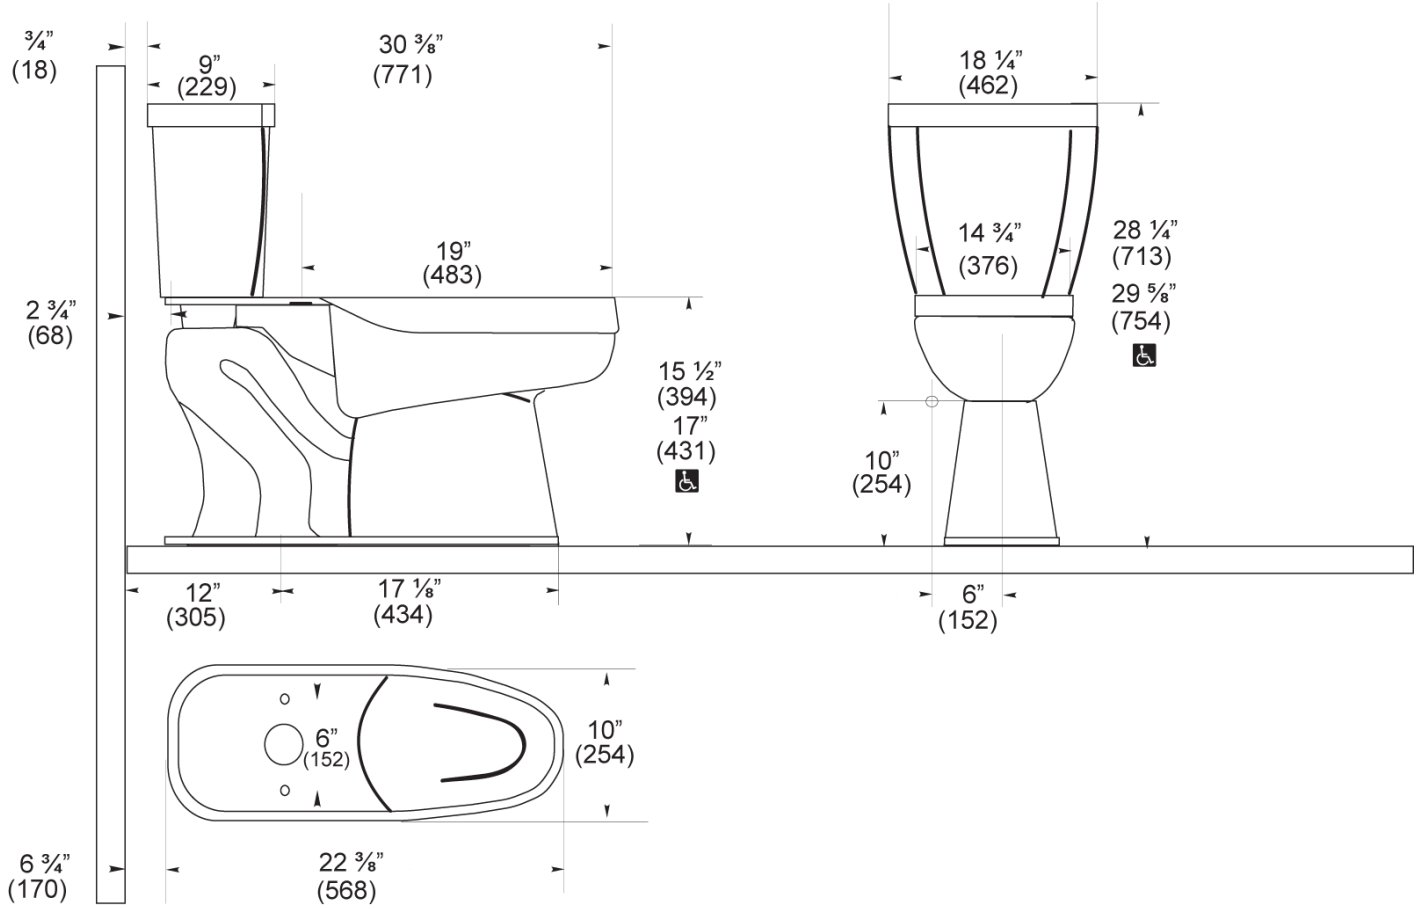

ROUGH-IN

Sloan 10500 Seymour Ave, Franklin Park, IL 60131
Phone: 800.982.5839 • Fax: 800.447.8329 • sloan.com