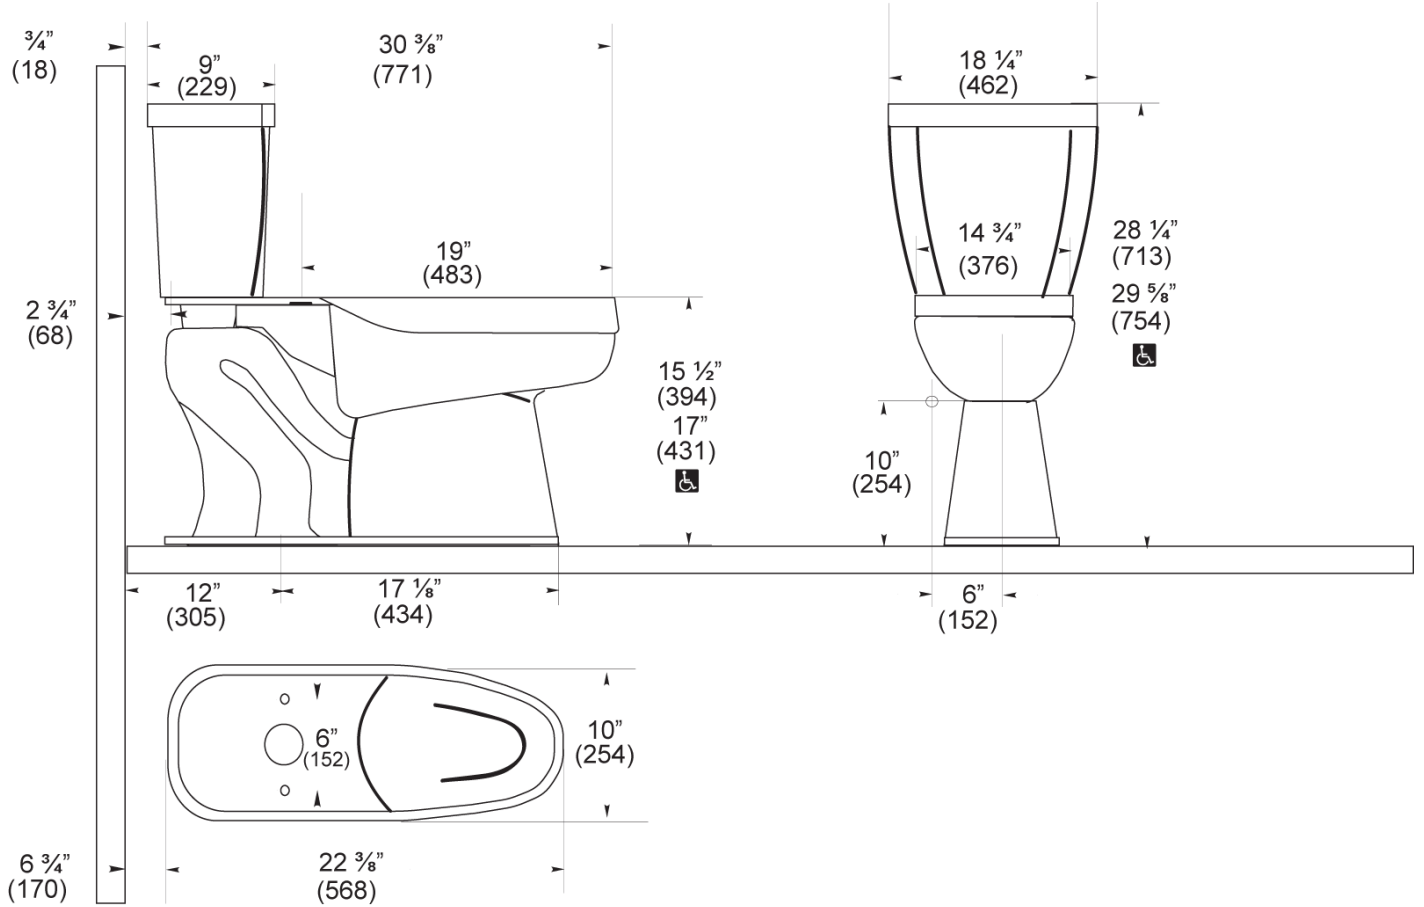

ROUGH-IN

Sloan 10500 Seymour Ave, Franklin Park, IL 60131

Phone: 800.982.5839 • Fax: 800.447.8329 • sloan.com