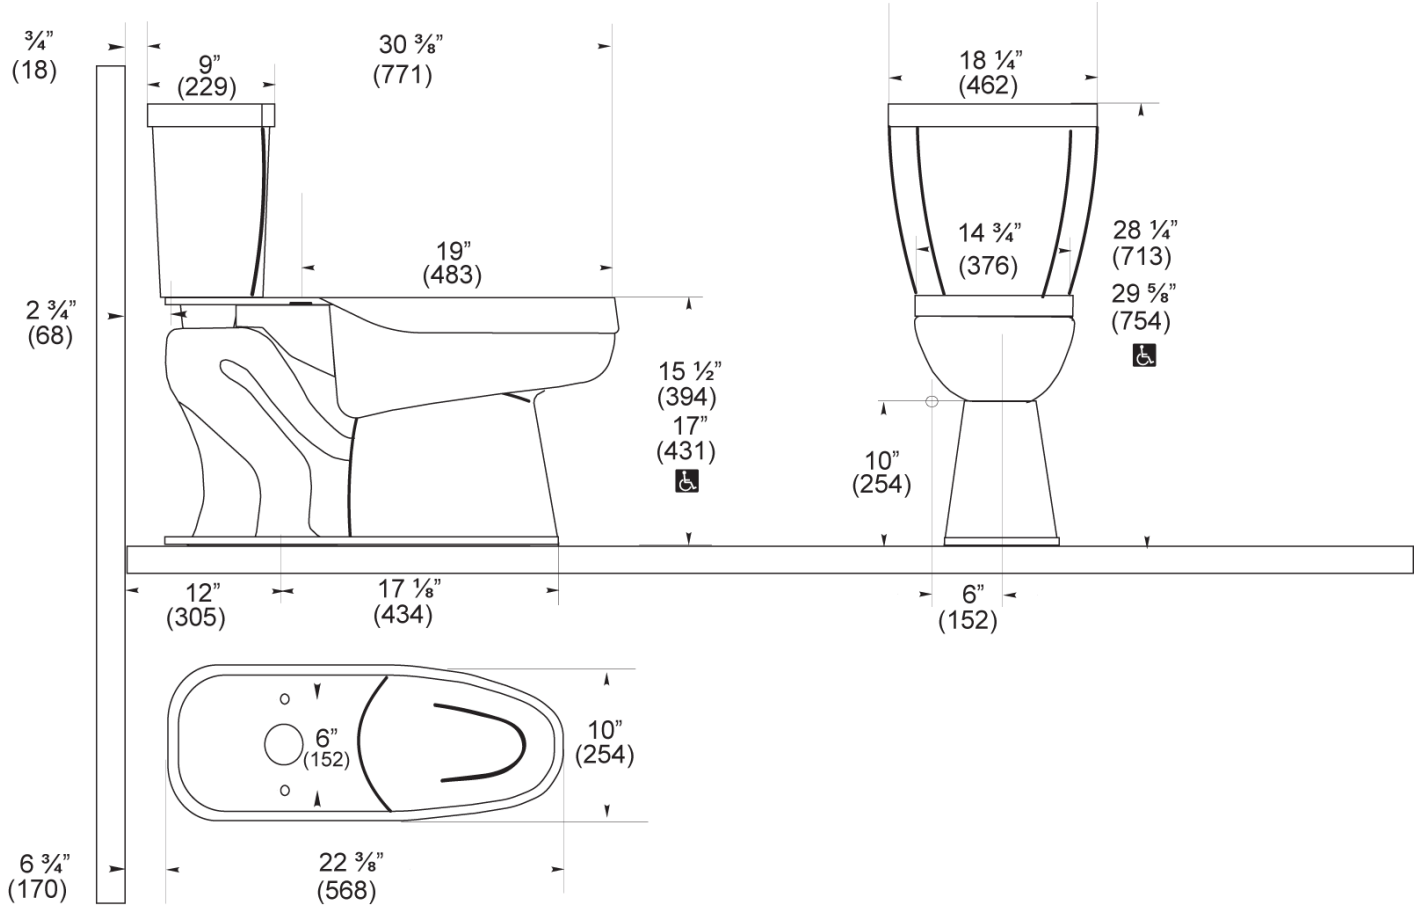

ROUGH-IN

Sloan 10500 Seymour Ave, Franklin Park, IL 60131

Phone: 800.982.5839 • Fax: 800.447.8329 • sloan.com